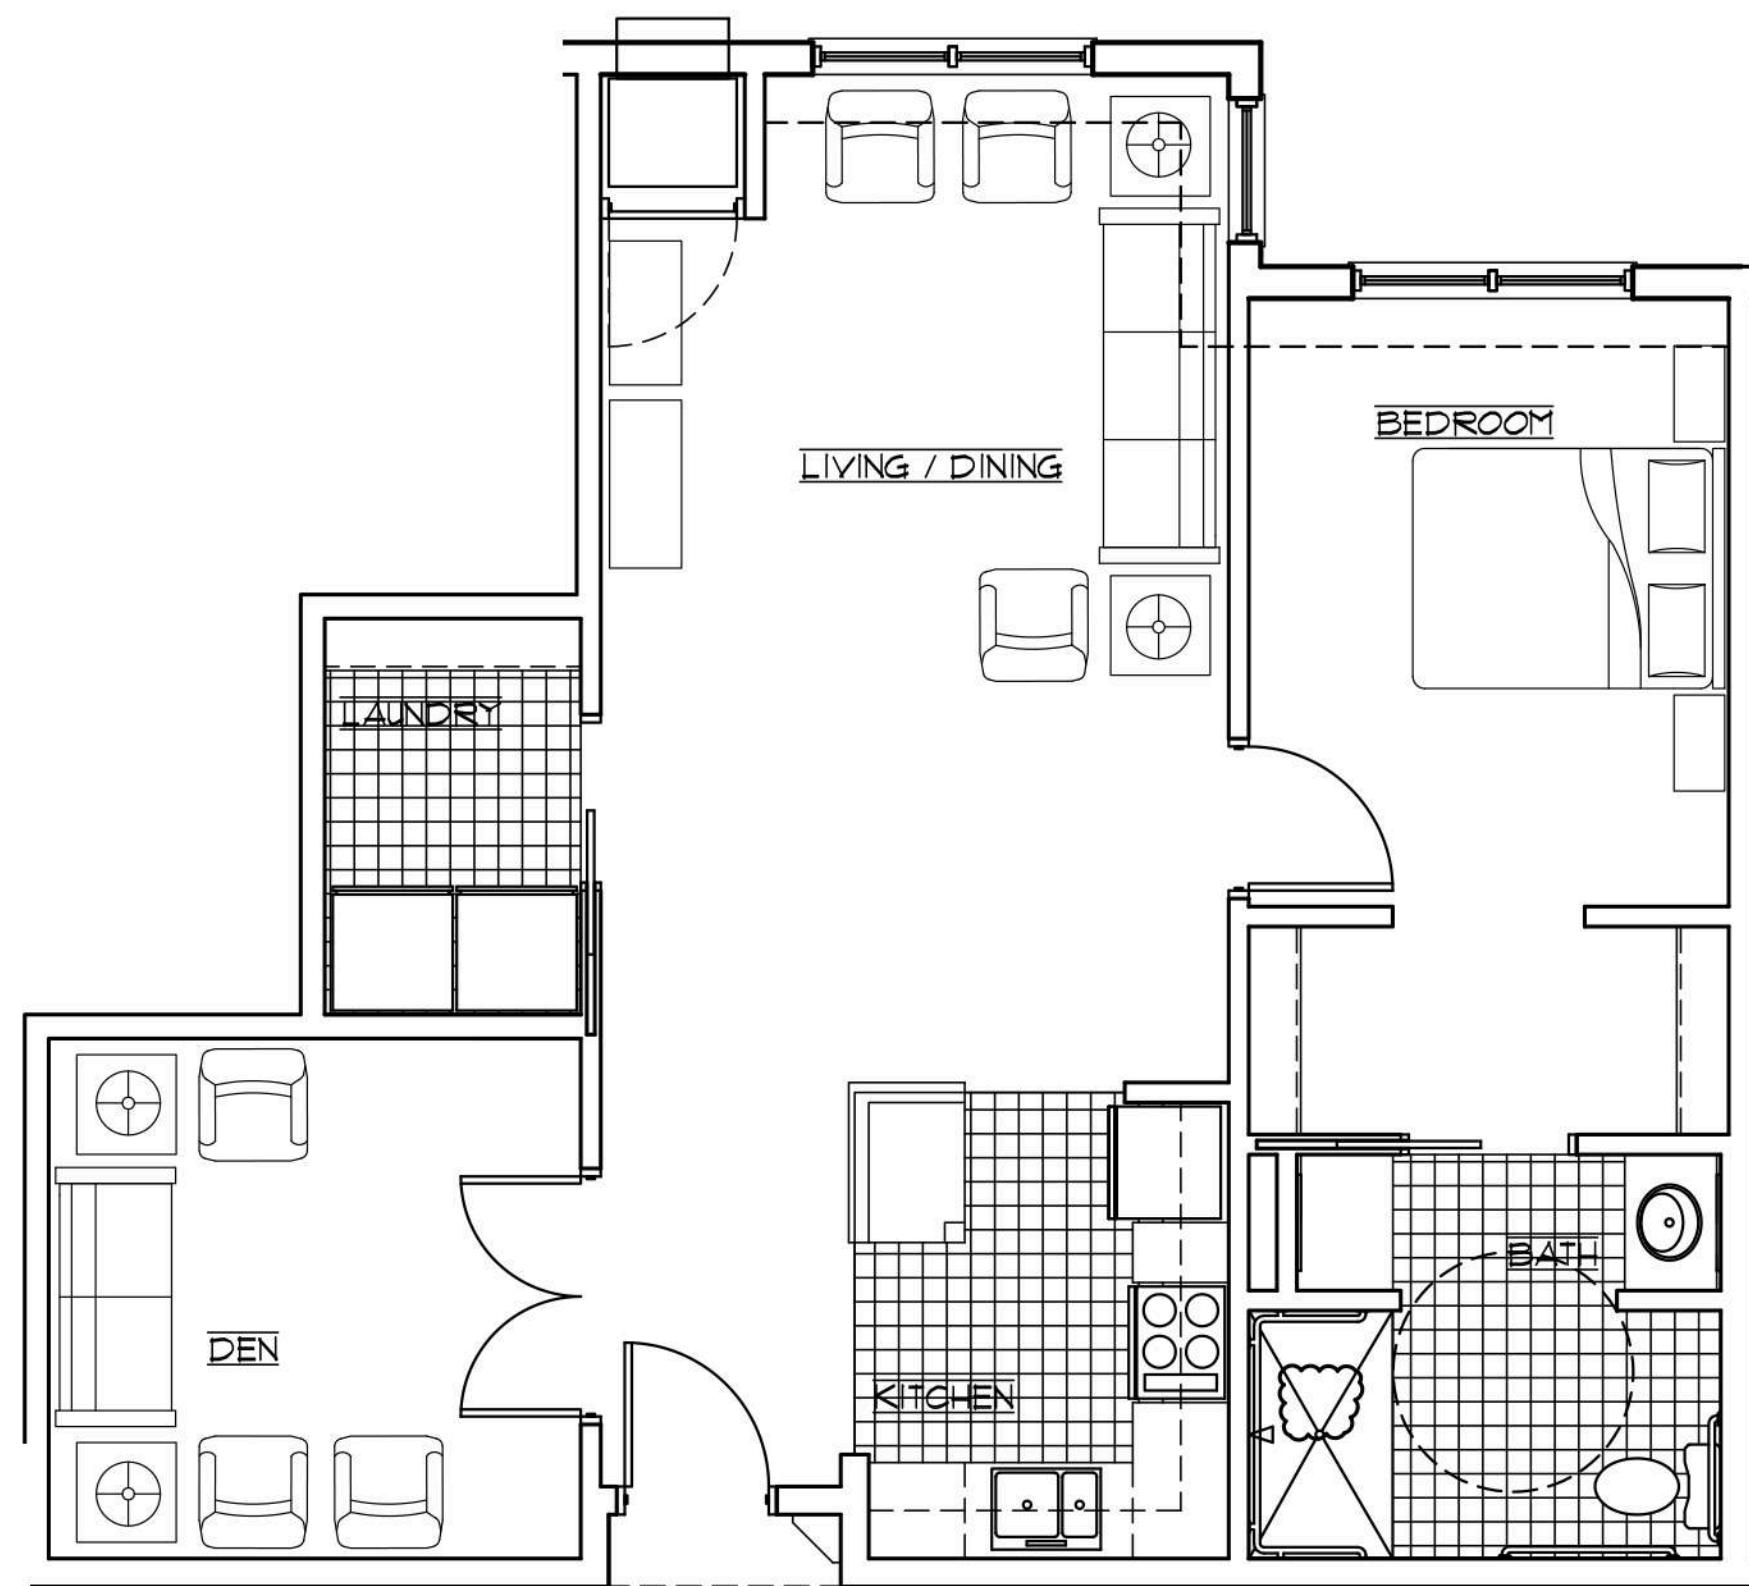

FRASER (510 SF)

EVERGREEN (455 SF)

DOGWOOD (445 SF)

CEDAR (475 SF)

ALDER (465 SF), BALSAM (415 SF), ALDER (465 SF)

# Whitefish at the Lakes

*A Distinctive Senior Community*

**Tealwood**  
SENIOR LIVING  
*...because the journey matters*

**Bradbury Stamm**  
Construction Since 1923

PINE (885 SF)

JUNIPER (885 SF)

HEMLOCK (725 SF)

BIRCH (725 SF)

LINWOOD (985 SF)