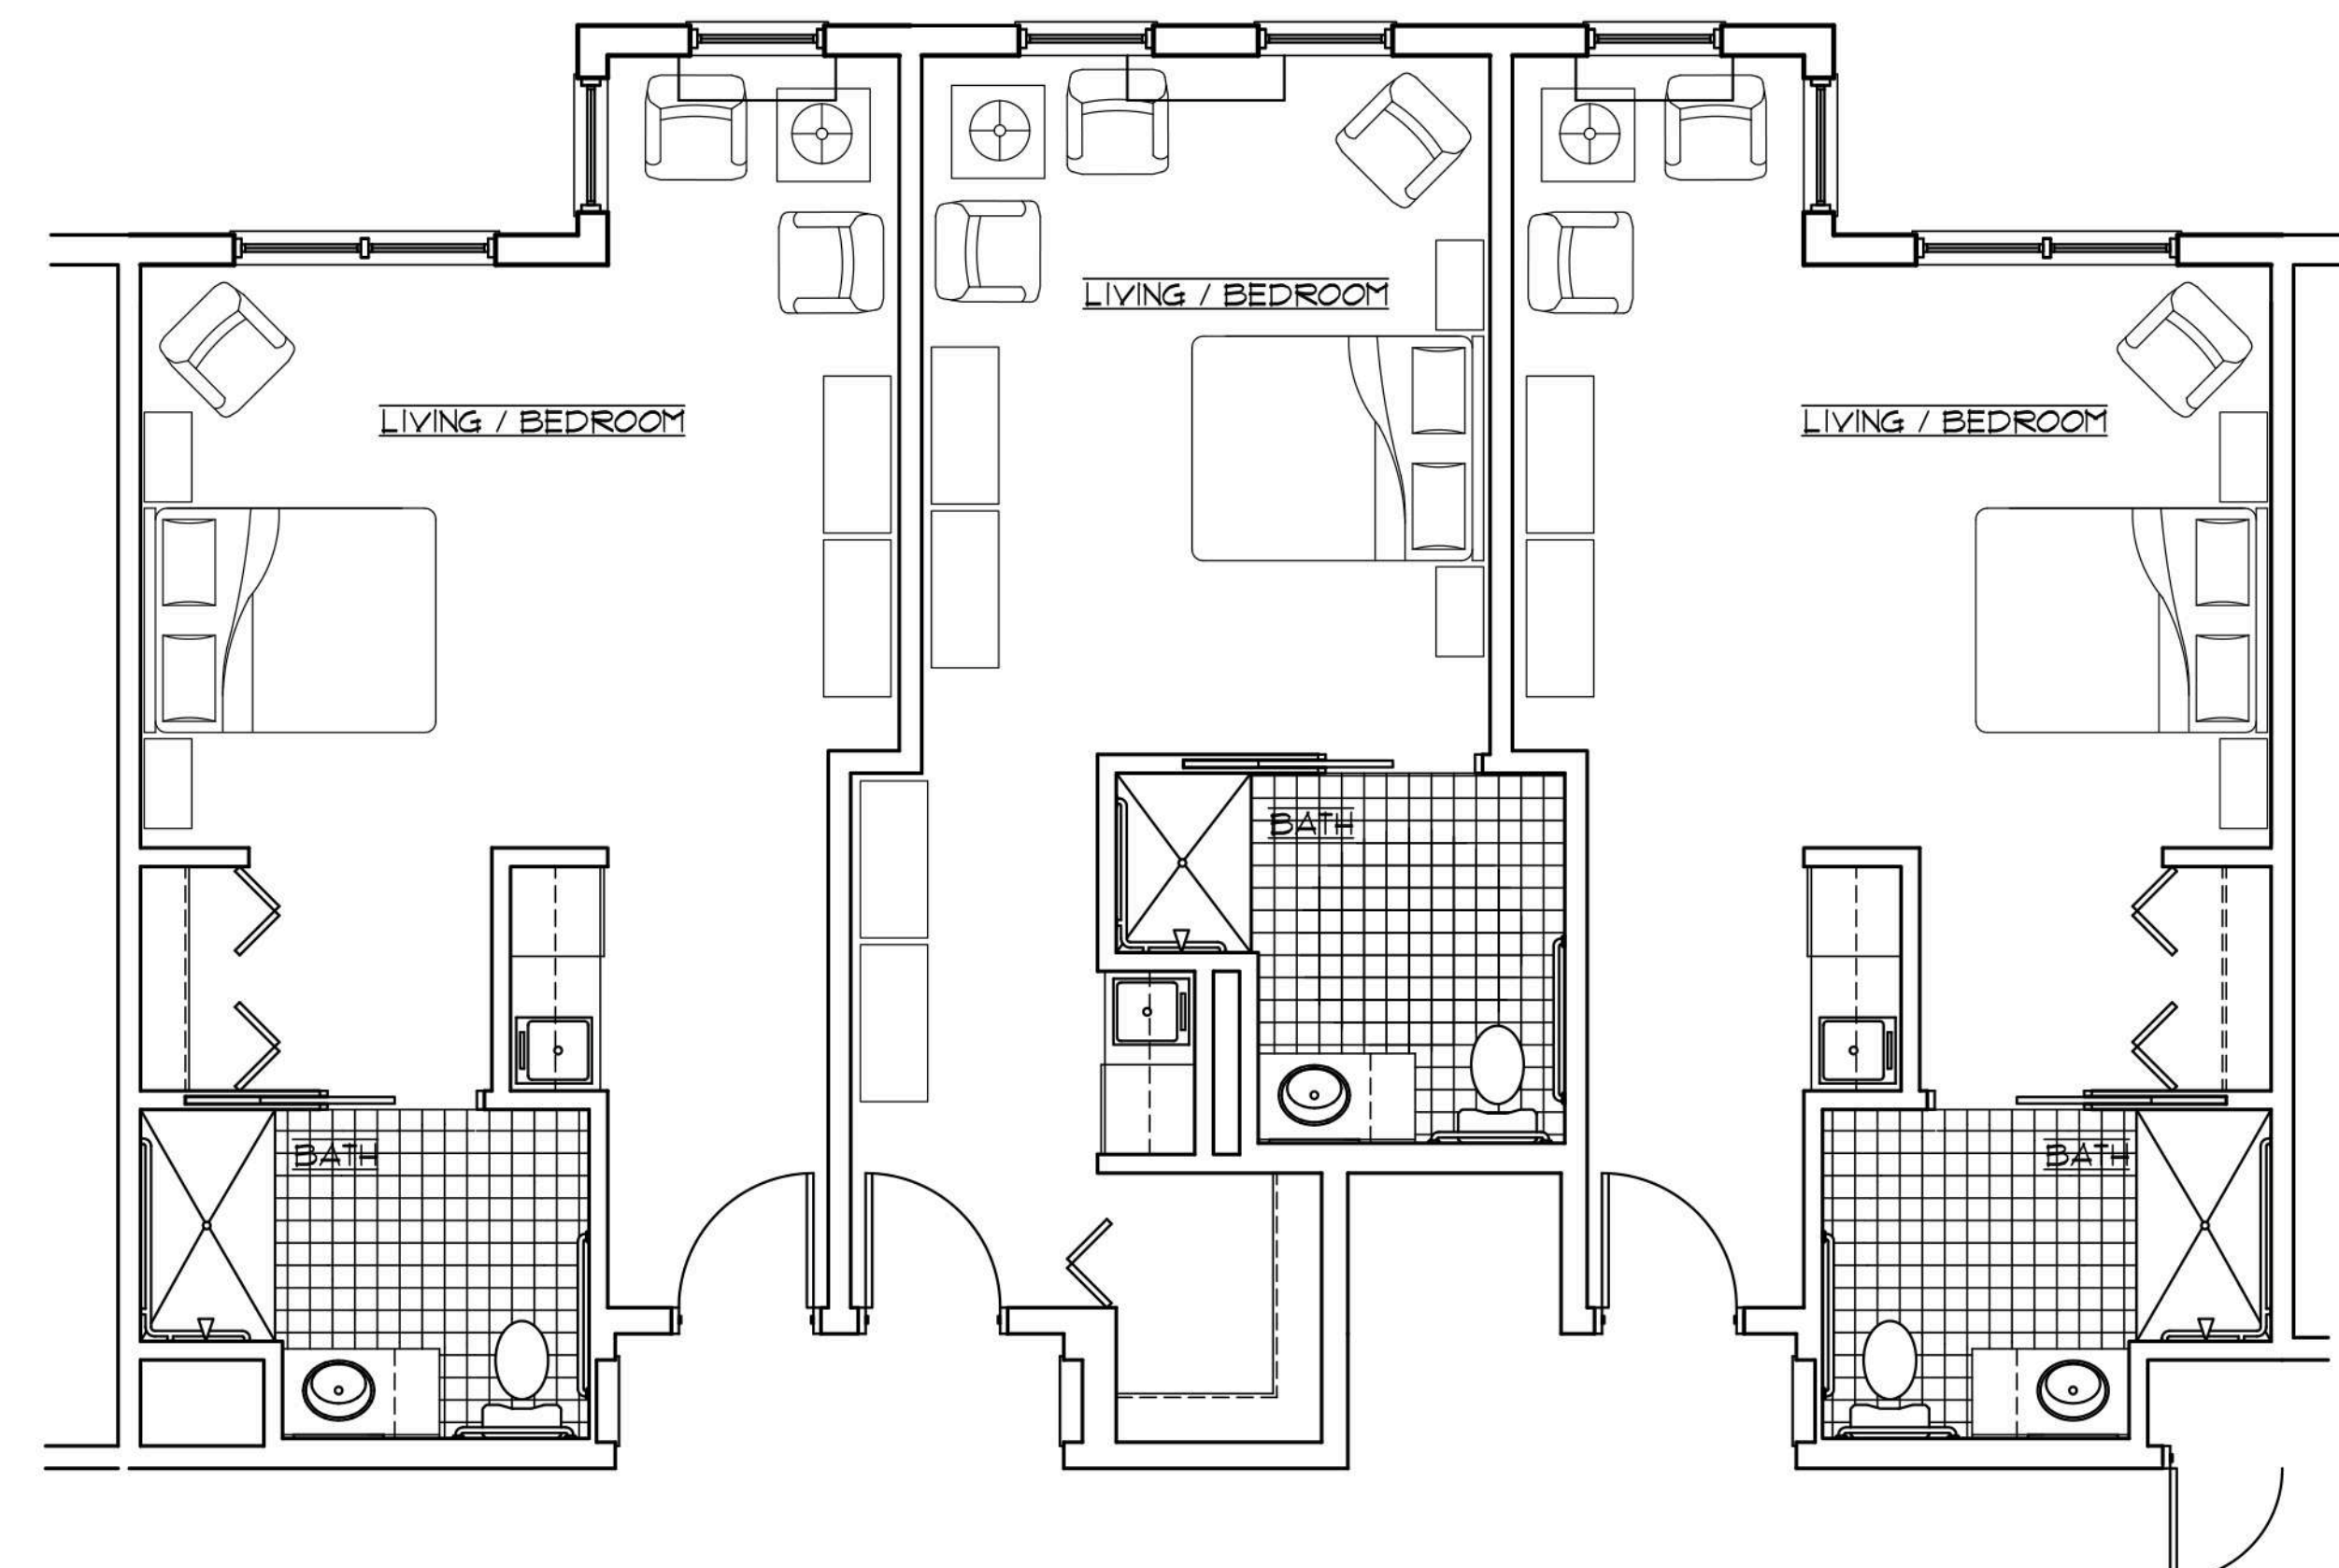

FRASER (510 SF)

EVERGREEN (455 SF)

DOGWOOD (445 SF)

CEDAR (475 SF)

ALDER (465 SF), BALSAM (415 SF), ALDER (465 SF)

# Whitefish at the Lakes

*A Distinctive Senior Community*

**Tealwood**  
SENIOR LIVING  
*...because the journey matters*

**Bradbury Stamm**  
Construction Since 1923

PINE (885 SF)

JUNIPER (885 SF)

HEMLOCK (725 SF)

BIRCH (725 SF)

LINWOOD (985 SF)