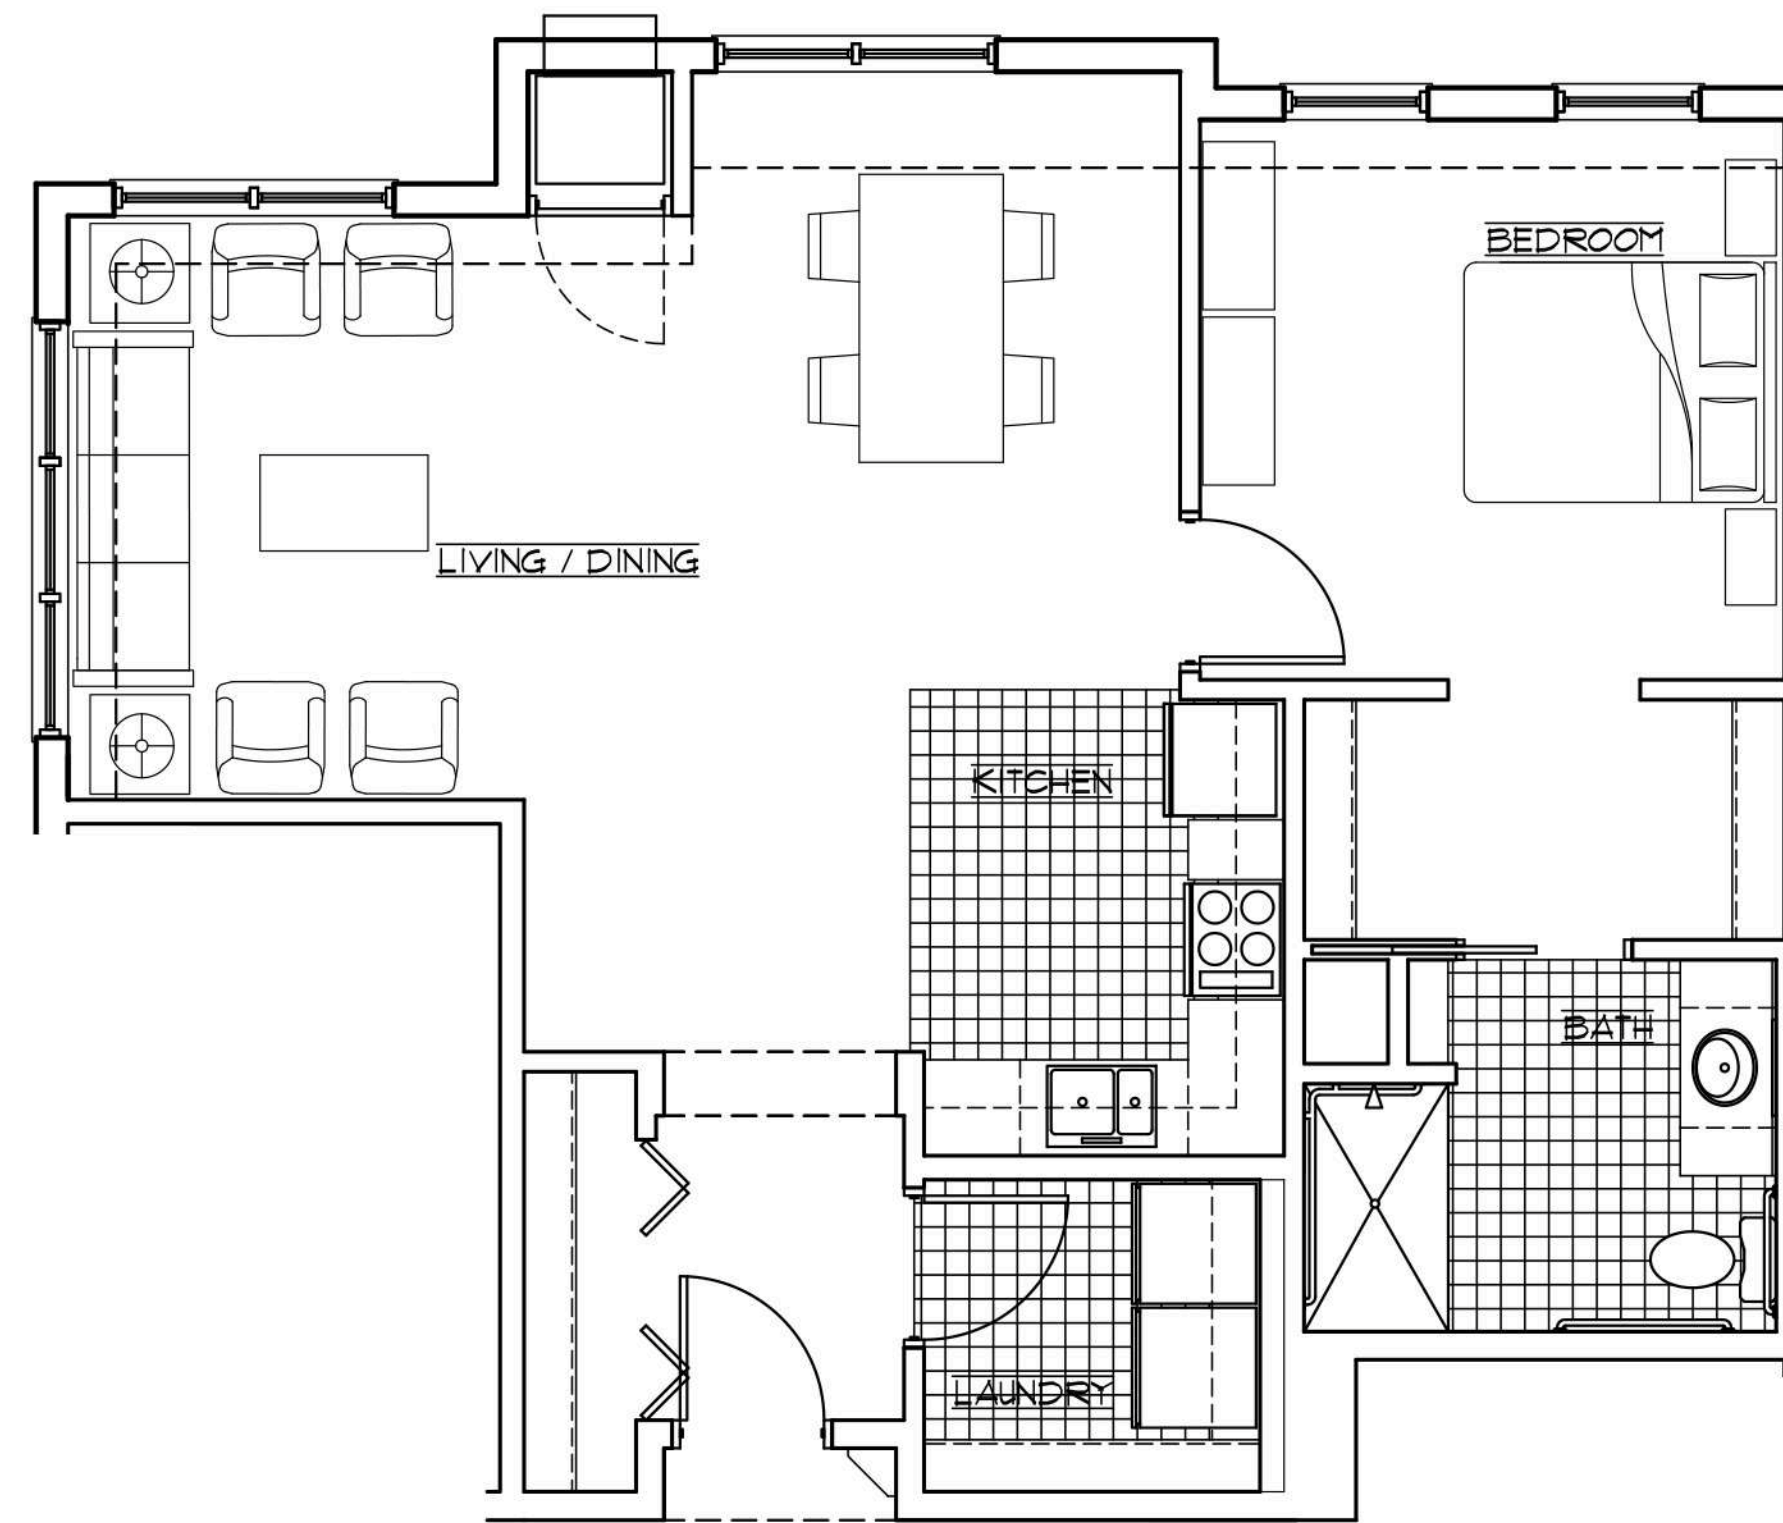

BIRCH (725 SF)

# Whitefish at the Lakes

*A Distinctive Senior Community*

**Tealwood**  
SENIOR LIVING  
*...because the journey matters*

**Bradbury Stamm**  
Construction Since 1923

OAK (1,025 SF)

HICKORY (890 SF)

MAPLE (900 SF)

LINWOOD (985 SF)

# Whitefish at the Lakes

*A Distinctive Senior Community*

**Tealwood**  
SENIOR LIVING  
*...because the journey matters*

Construction Since 1923

SPRUCE (890 SF)

COTTONWOOD (1,015 SF)

POPLAR (970 SF)