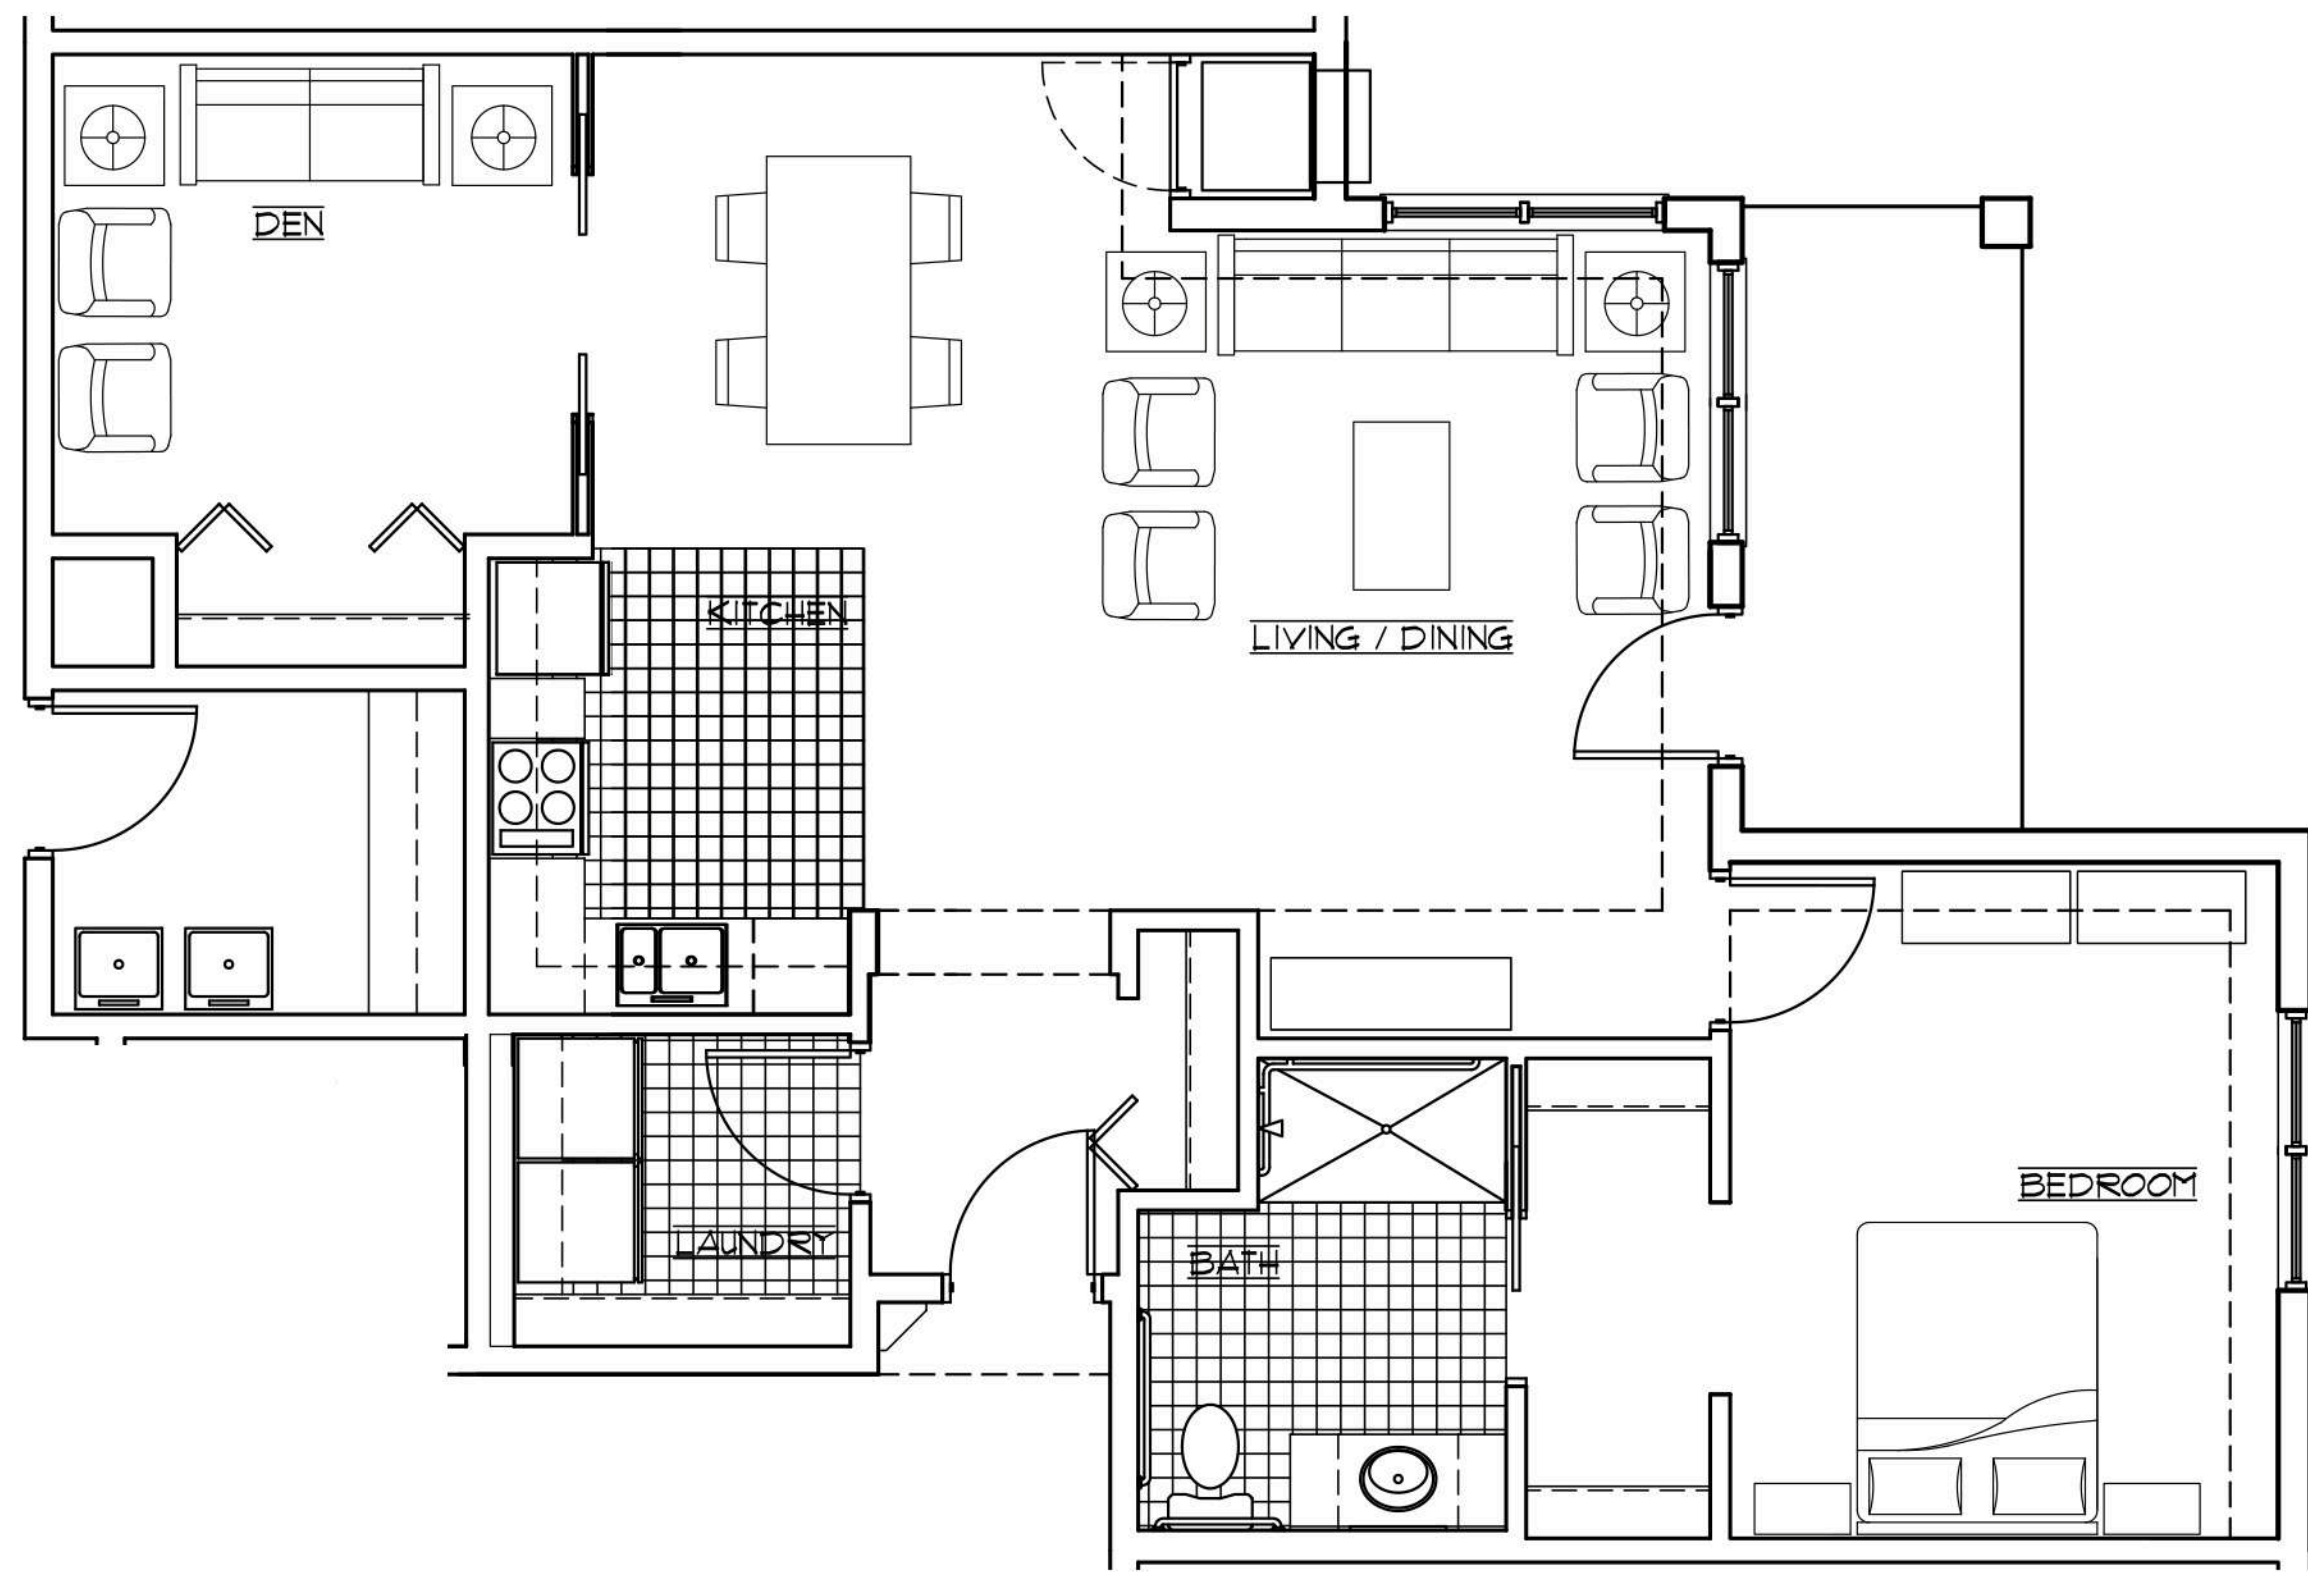

BIRCH (725 SF)

# Whitefish at the Lakes

*A Distinctive Senior Community*

**Tealwood**  
SENIOR LIVING  
*...because the journey matters*

**Bradbury Stamm**  
Construction Since 1923

OAK (1,025 SF)

HICKORY (890 SF)

MAPLE (900 SF)

LINWOOD (985 SF)

# Whitefish at the Lakes

*A Distinctive Senior Community*

**Tealwood**  
SENIOR LIVING  
*...because the journey matters*

Construction Since 1923

SPRUCE (890 SF)

COTTONWOOD (1,015 SF)

POPLAR (970 SF)