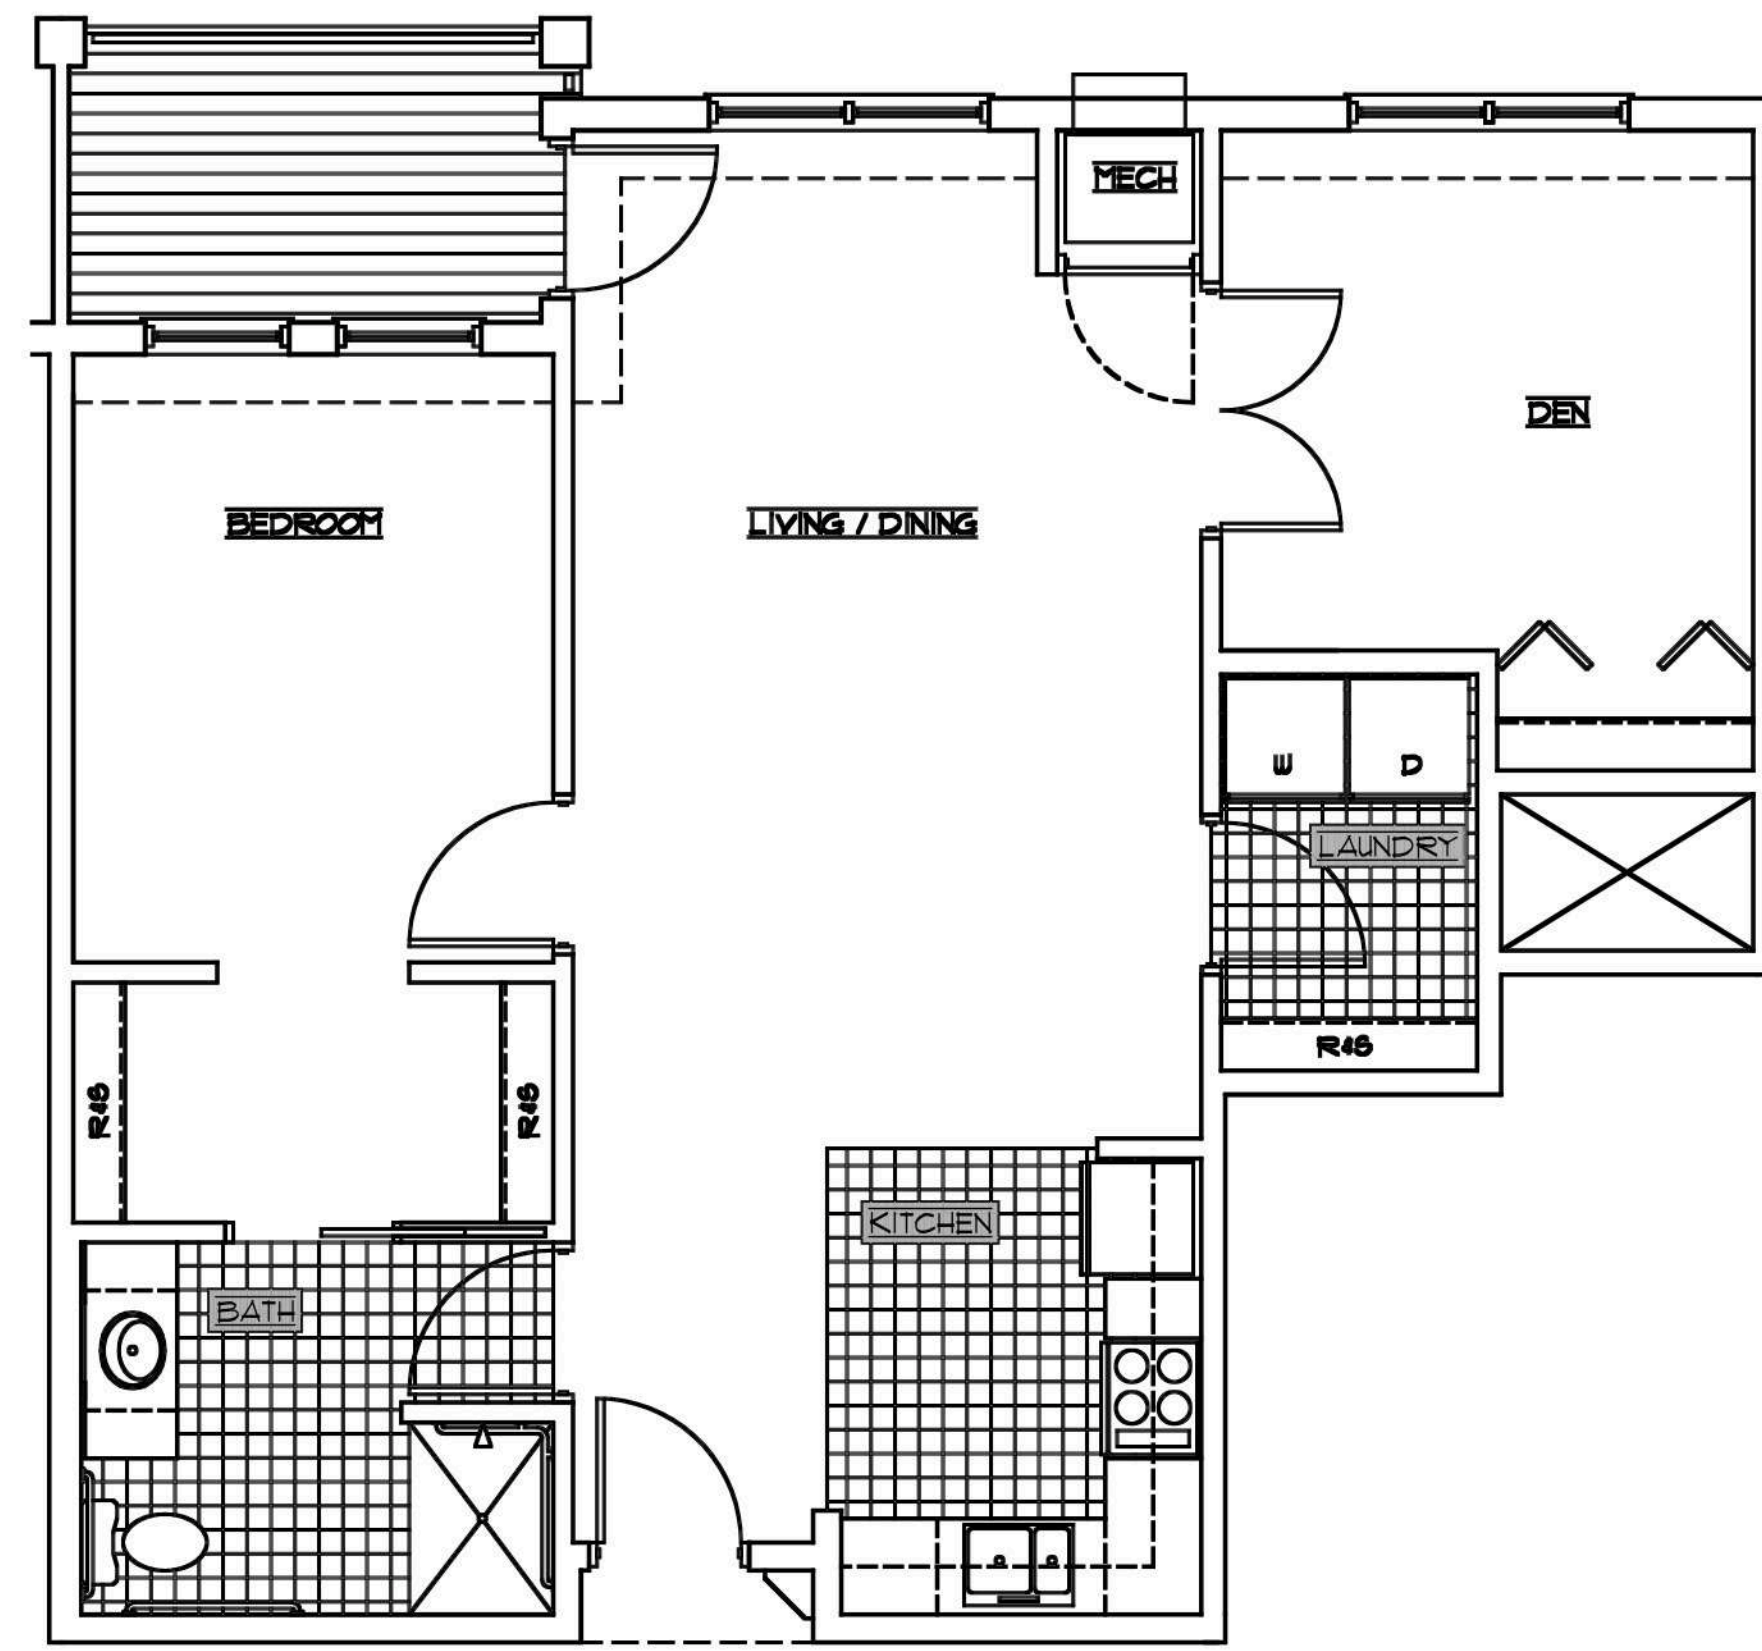

LINWOOD (985 SF)

# Whitefish at the Lakes

*A Distinctive Senior Community*

**Tealwood**  
SENIOR LIVING  
*...because the journey matters*

**Bradbury Stamm**  
Construction Since 1923

ASH (910 SF)

WILLOW (855 SF)