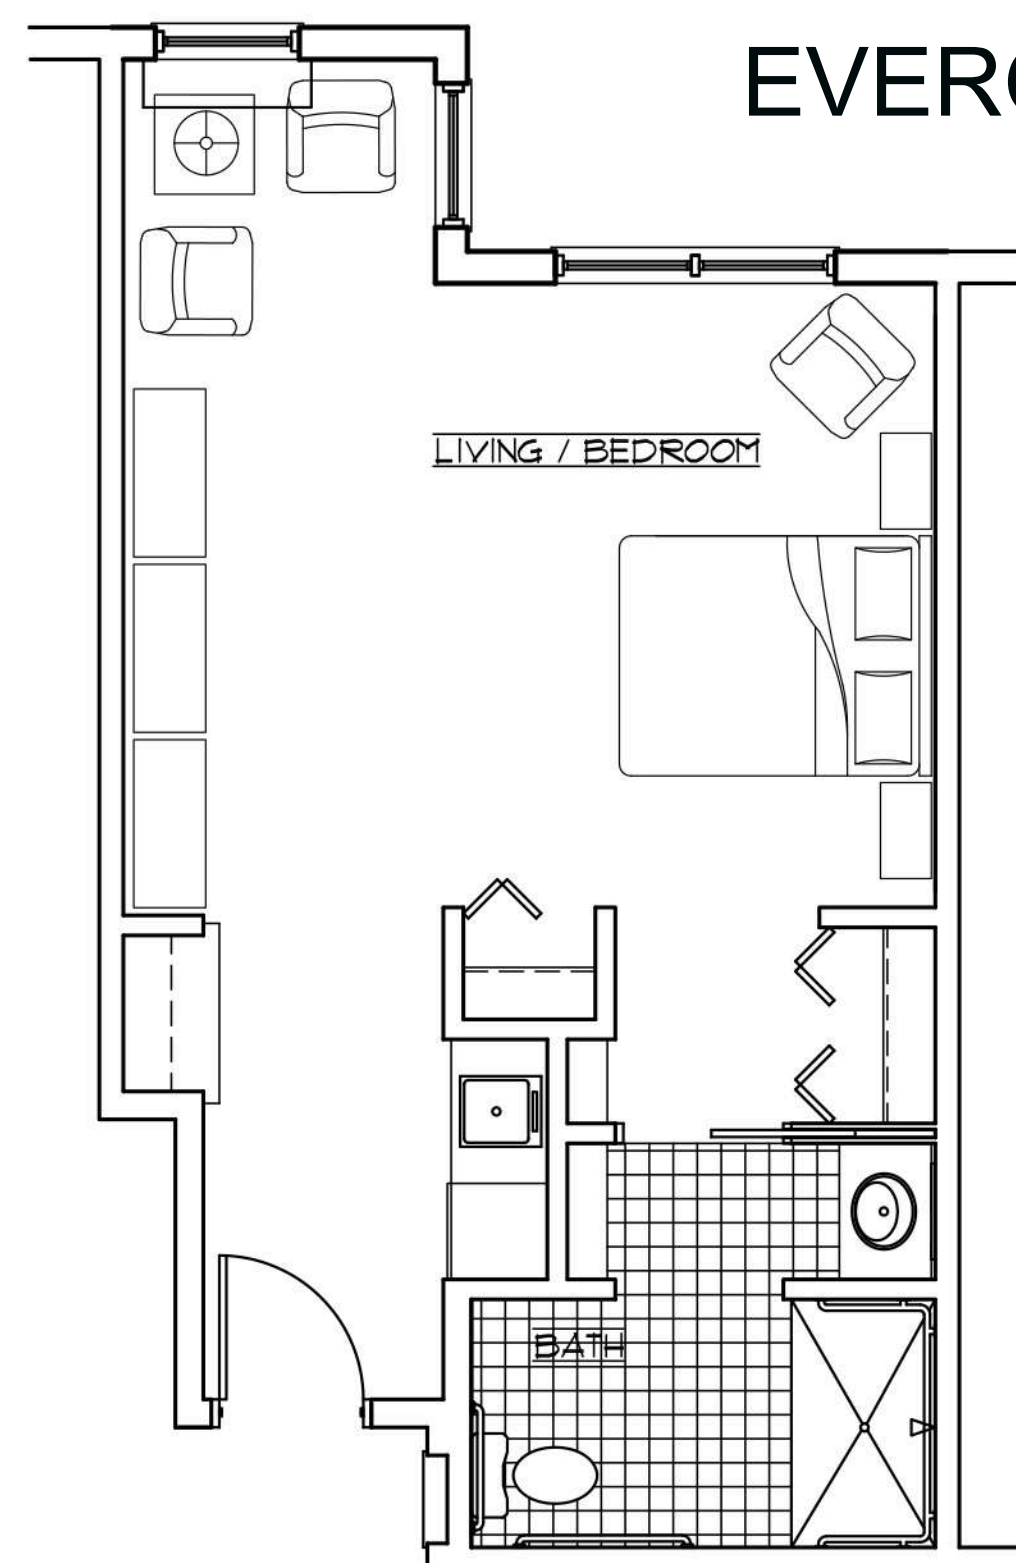

FRASER (510 SF)

EVERGREEN (455 SF)

DOGWOOD (445 SF)

CEDAR (475 SF)

ALDER (465 SF), BALSAM (415 SF), ALDER (465 SF)

# Whitefish at the Lakes

*A Distinctive Senior Community*

**Tealwood**  
SENIOR LIVING  
*...because the journey matters*

**Bradbury Stamm**  
Construction Since 1923

PINE (885 SF)

JUNIPER (885 SF)

HEMLOCK (725 SF)

BIRCH (725 SF)