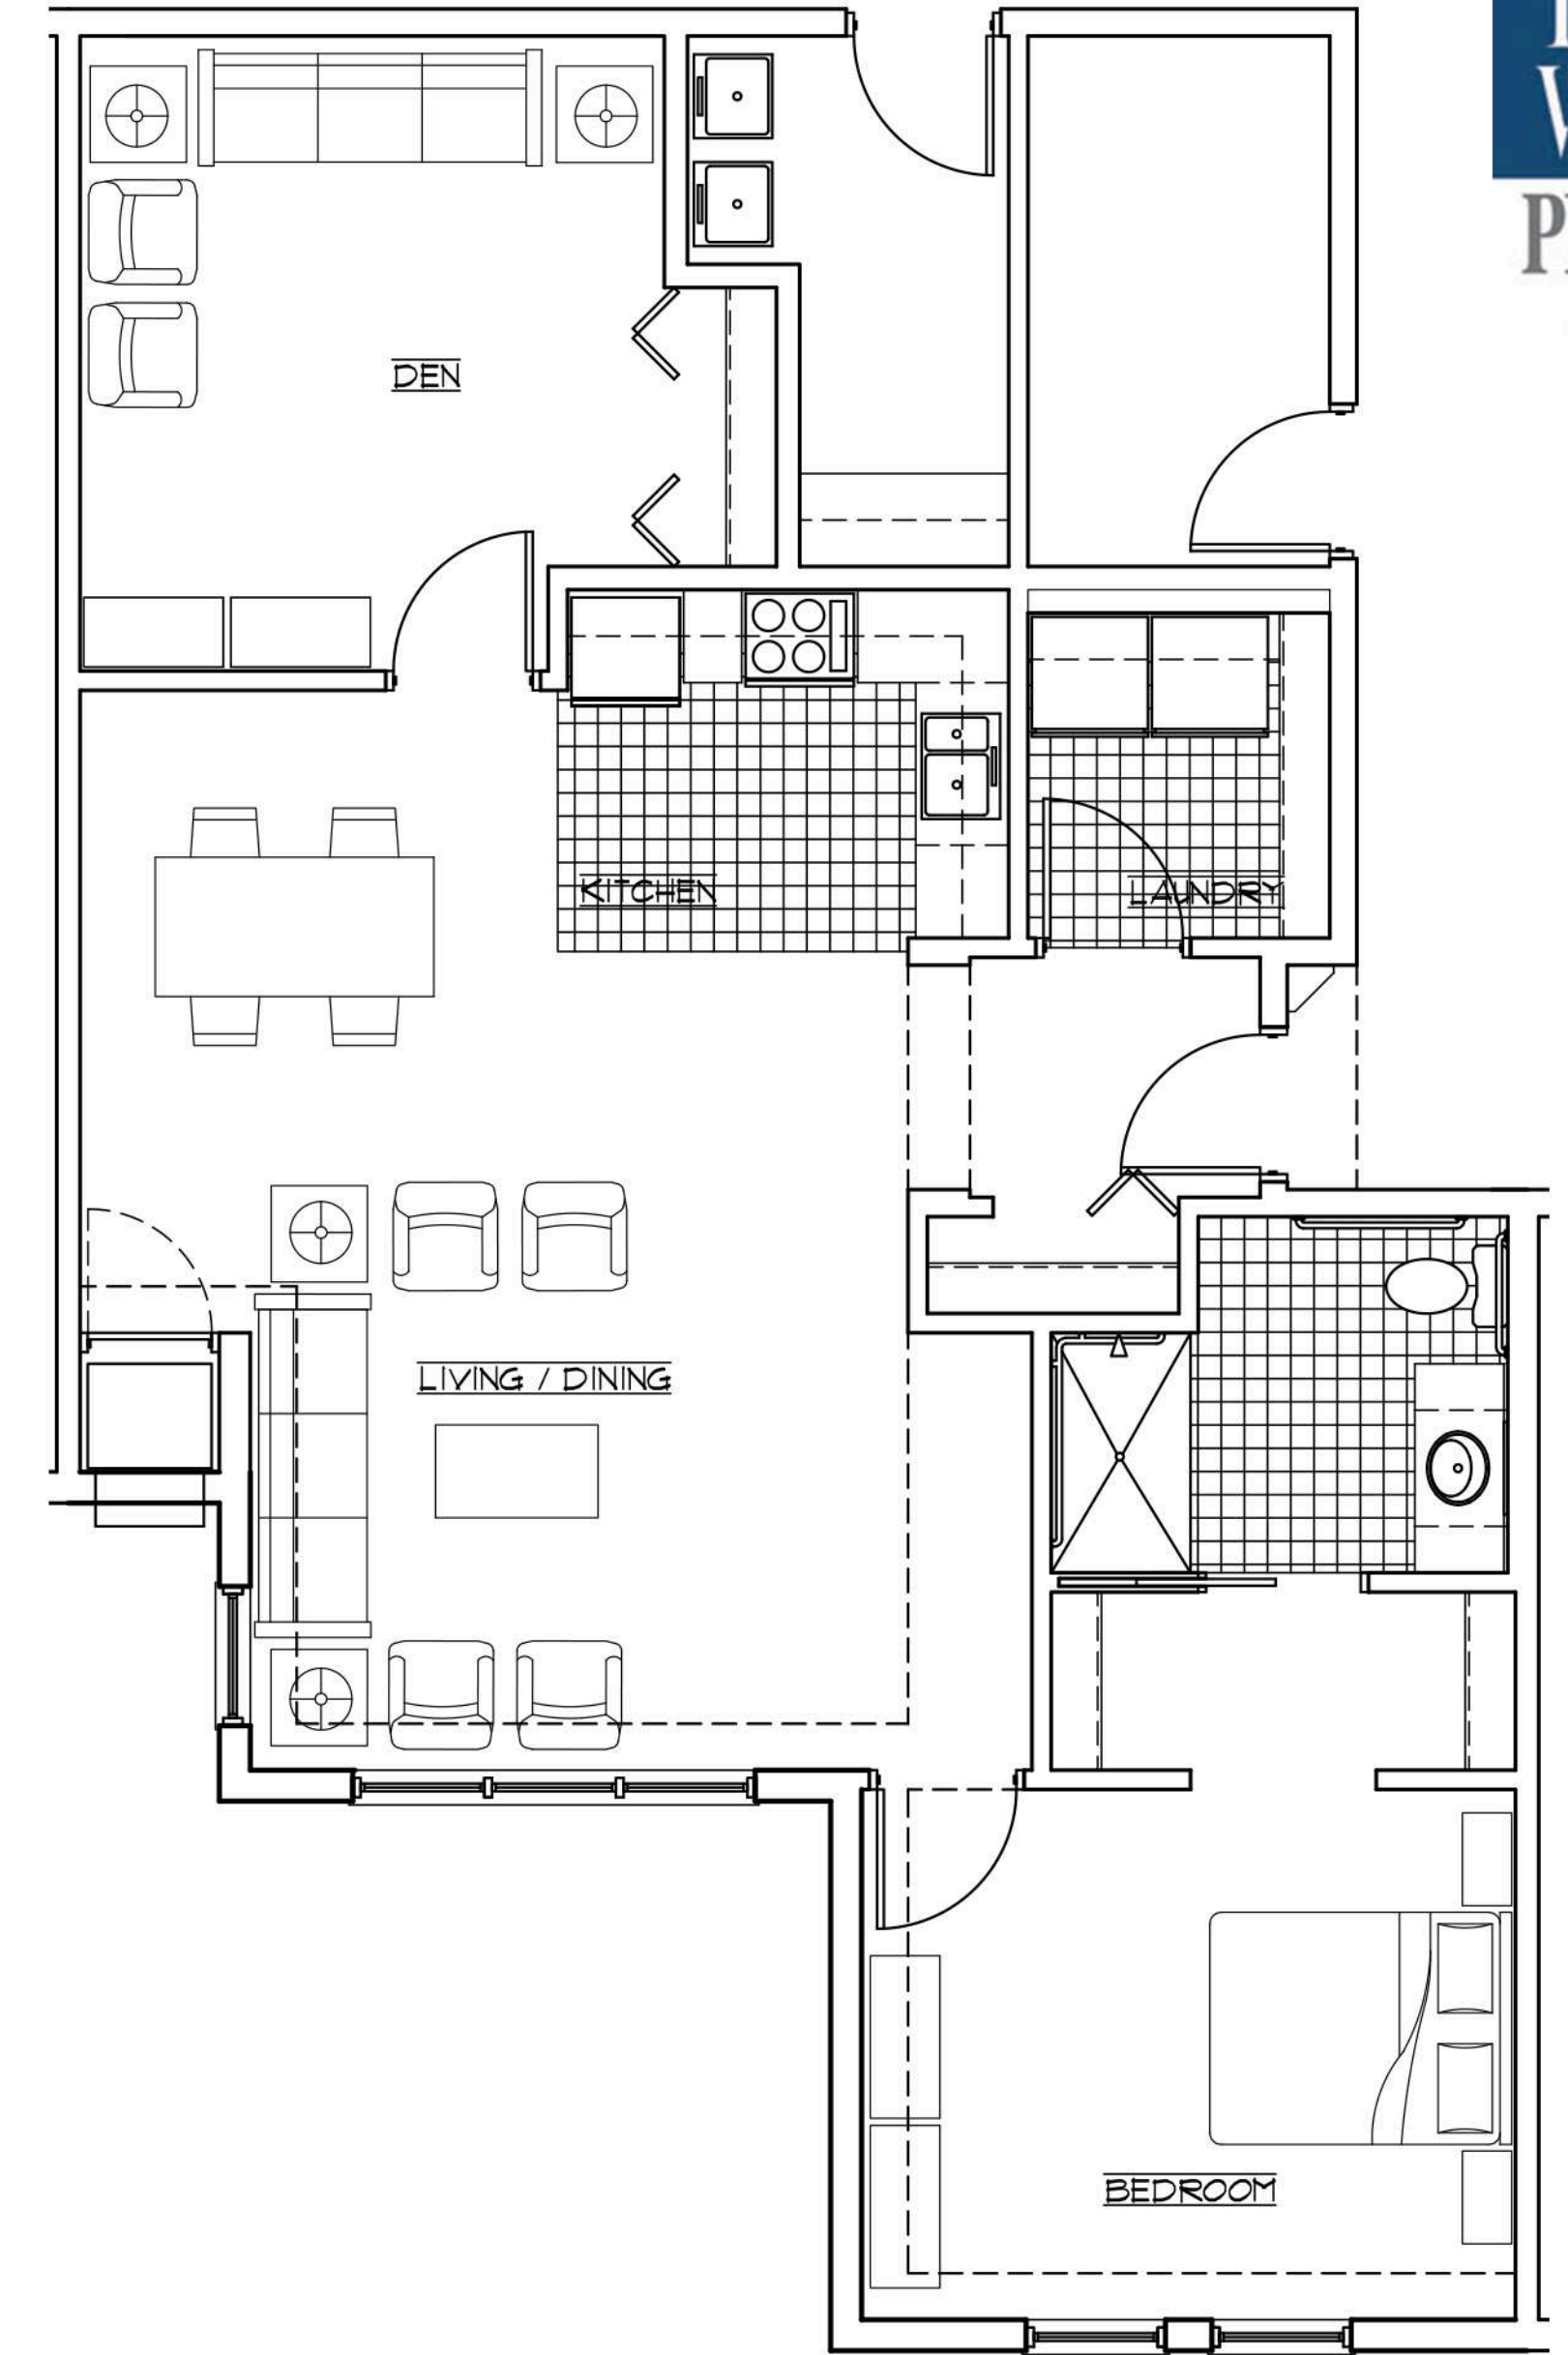

BIRCH (725 SF)

# Whitefish at the Lakes

*A Distinctive Senior Community*

**Tealwood**  
SENIOR LIVING  
*...because the journey matters*

**Bradbury Stamm**  
Construction Since 1923

OAK (1,025 SF)

HICKORY (890 SF)

MAPLE (900 SF)

LINWOOD (985 SF)

# Whitefish at the Lakes

*A Distinctive Senior Community*

**Tealwood**  
SENIOR LIVING  
*...because the journey matters*

Construction Since 1923

SPRUCE (890 SF)

COTTONWOOD (1,015 SF)

POPLAR (970 SF)