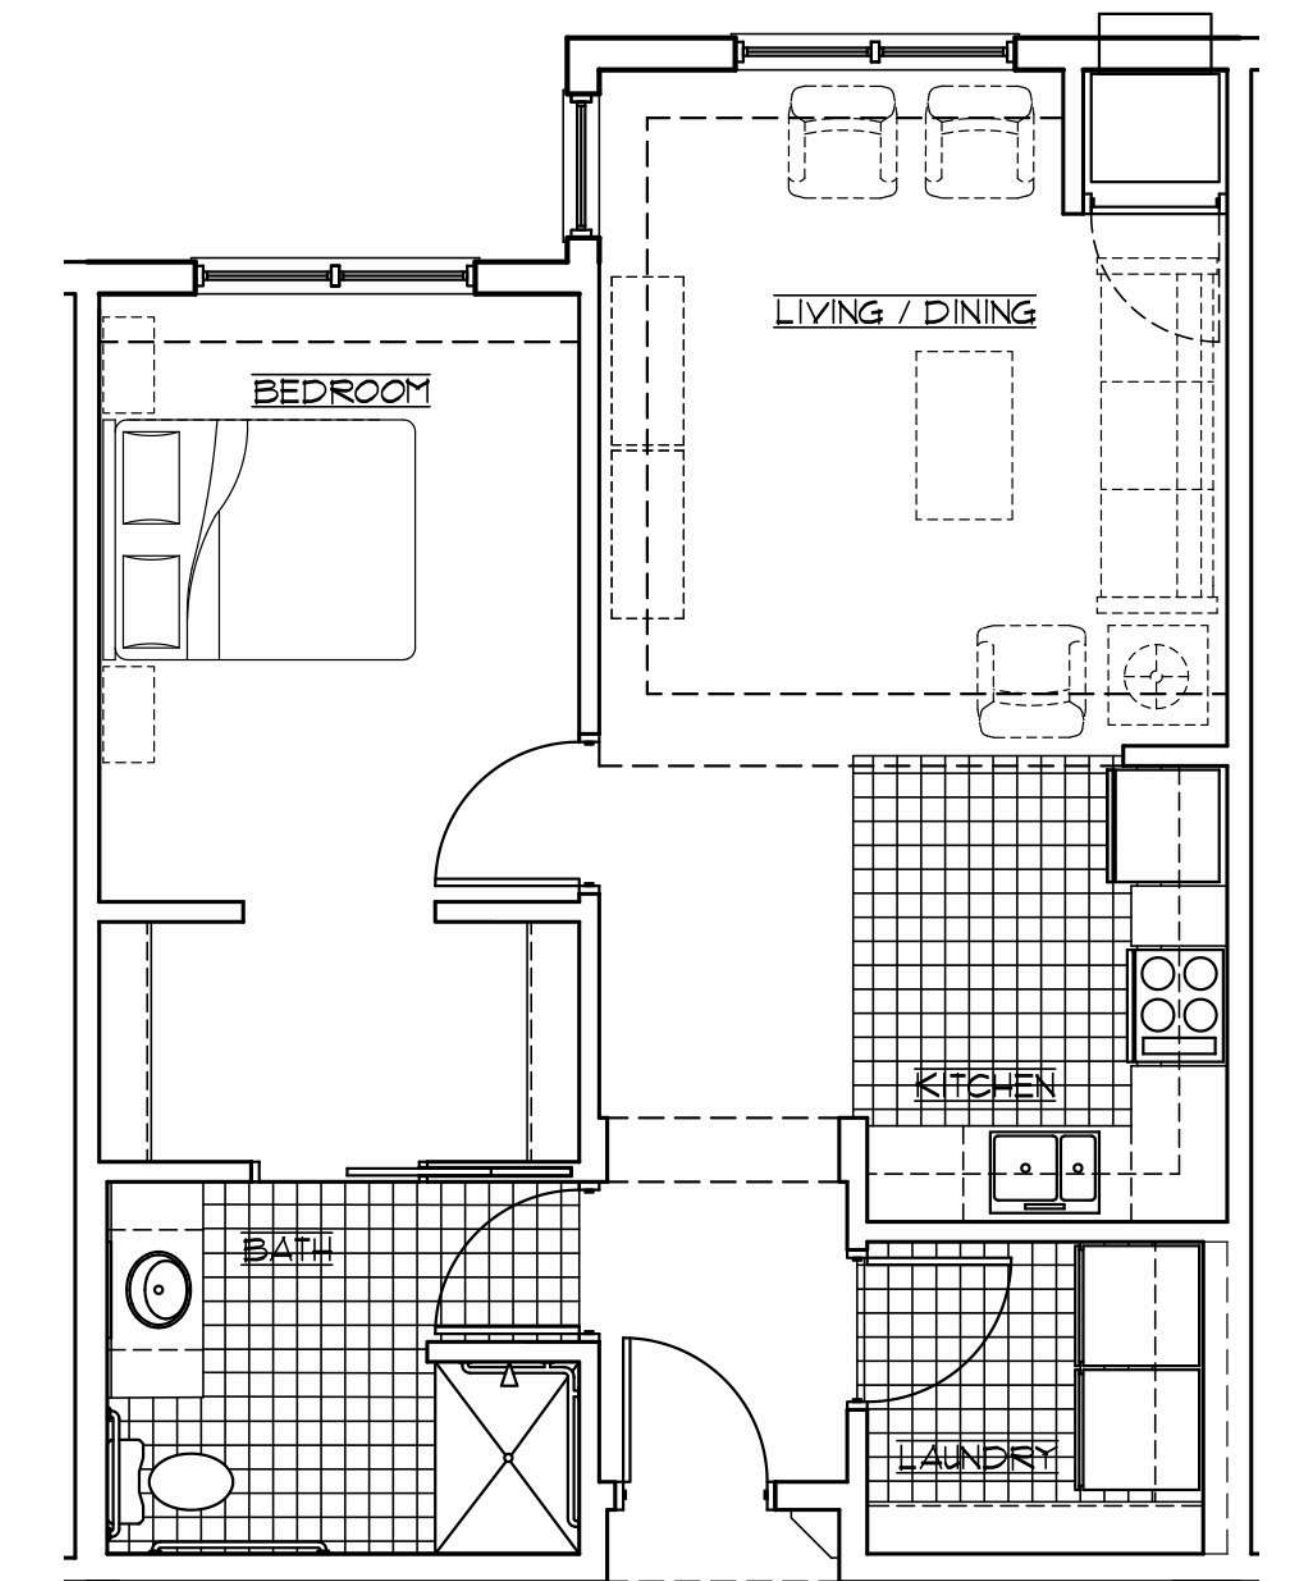

FRASER (510 SF)

EVERGREEN (455 SF)

DOGWOOD (445 SF)

CEDAR (475 SF)

ALDER (465 SF), BALSAM (415 SF), ALDER (465 SF)

# Whitefish at the Lakes

*A Distinctive Senior Community*

**Tealwood**  
SENIOR LIVING  
*...because the journey matters*

**Bradbury Stamm**  
Construction Since 1923

PINE (885 SF)

JUNIPER (885 SF)

HEMLOCK (725 SF)

BIRCH (725 SF)

LINWOOD (985 SF)