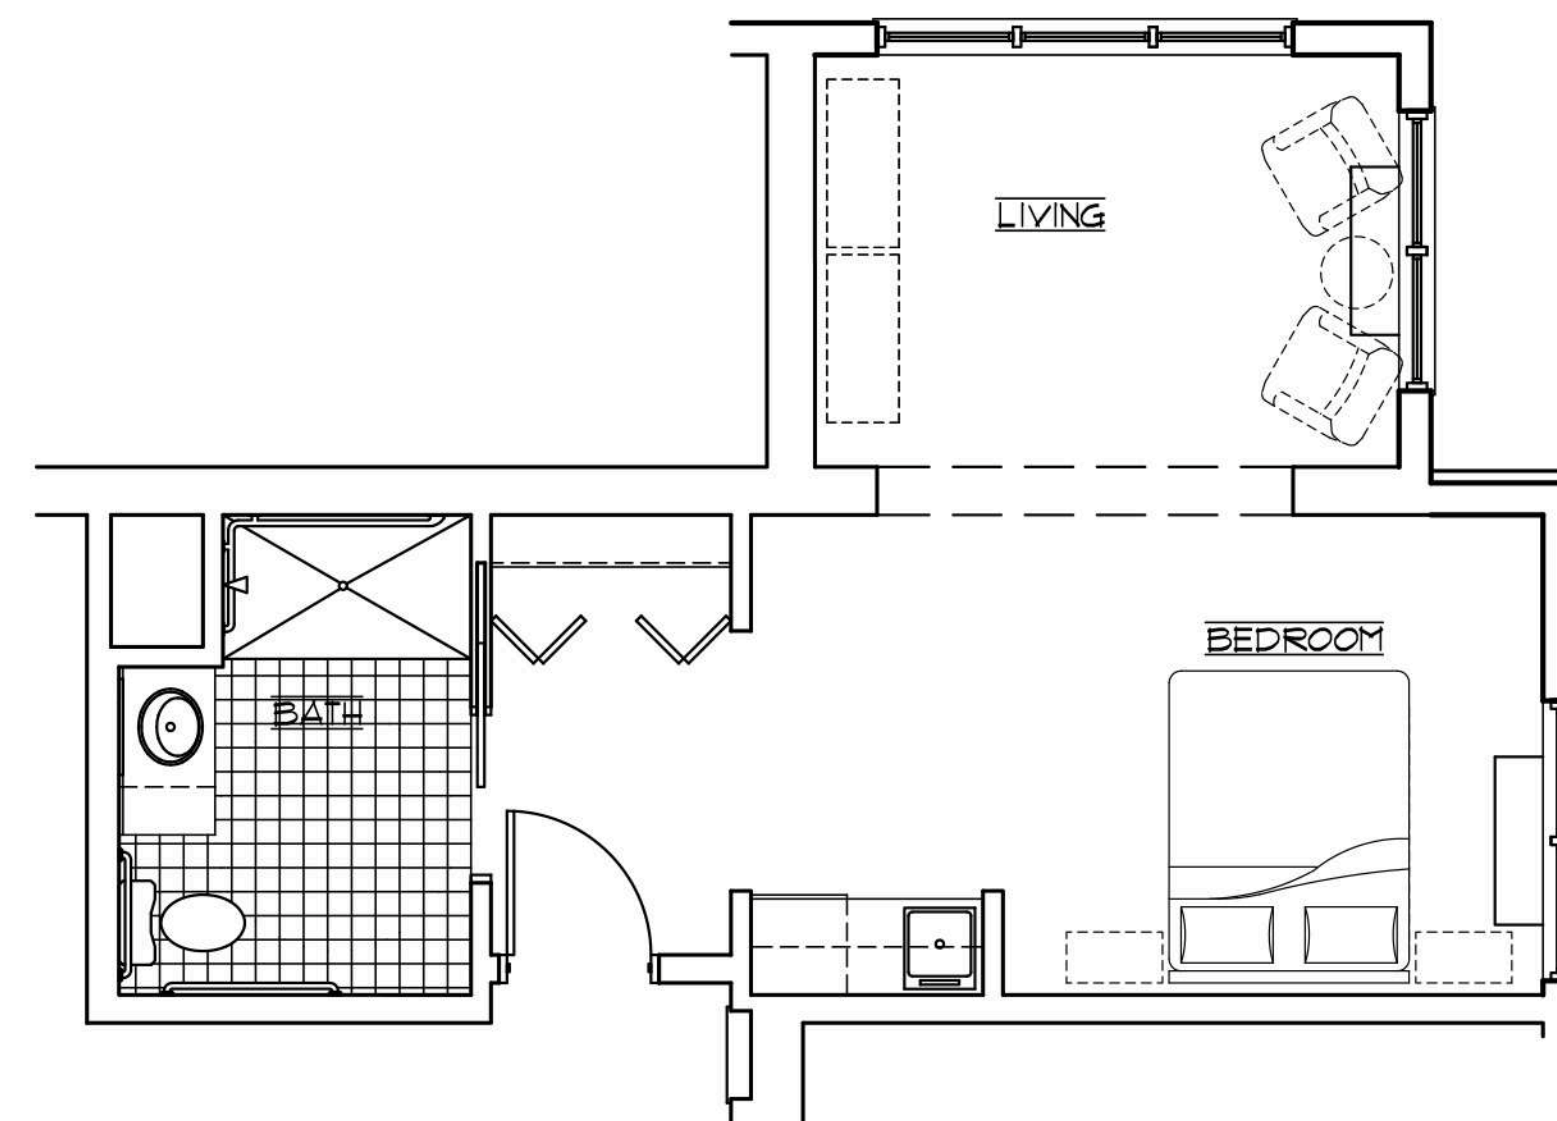

FRASER (510 SF)

EVERGREEN (455 SF)

DOGWOOD (445 SF)

CEDAR (475 SF)

ALDER (465 SF), BALSAM (415 SF), ALDER (465 SF)

# Whitefish at the Lakes

*A Distinctive Senior Community*

**Tealwood**  
SENIOR LIVING  
*...because the journey matters*

**Bradbury Stamm**  
Construction Since 1923

PINE (885 SF)

JUNIPER (885 SF)

HEMLOCK (725 SF)

BIRCH (725 SF)

LINWOOD (985 SF)