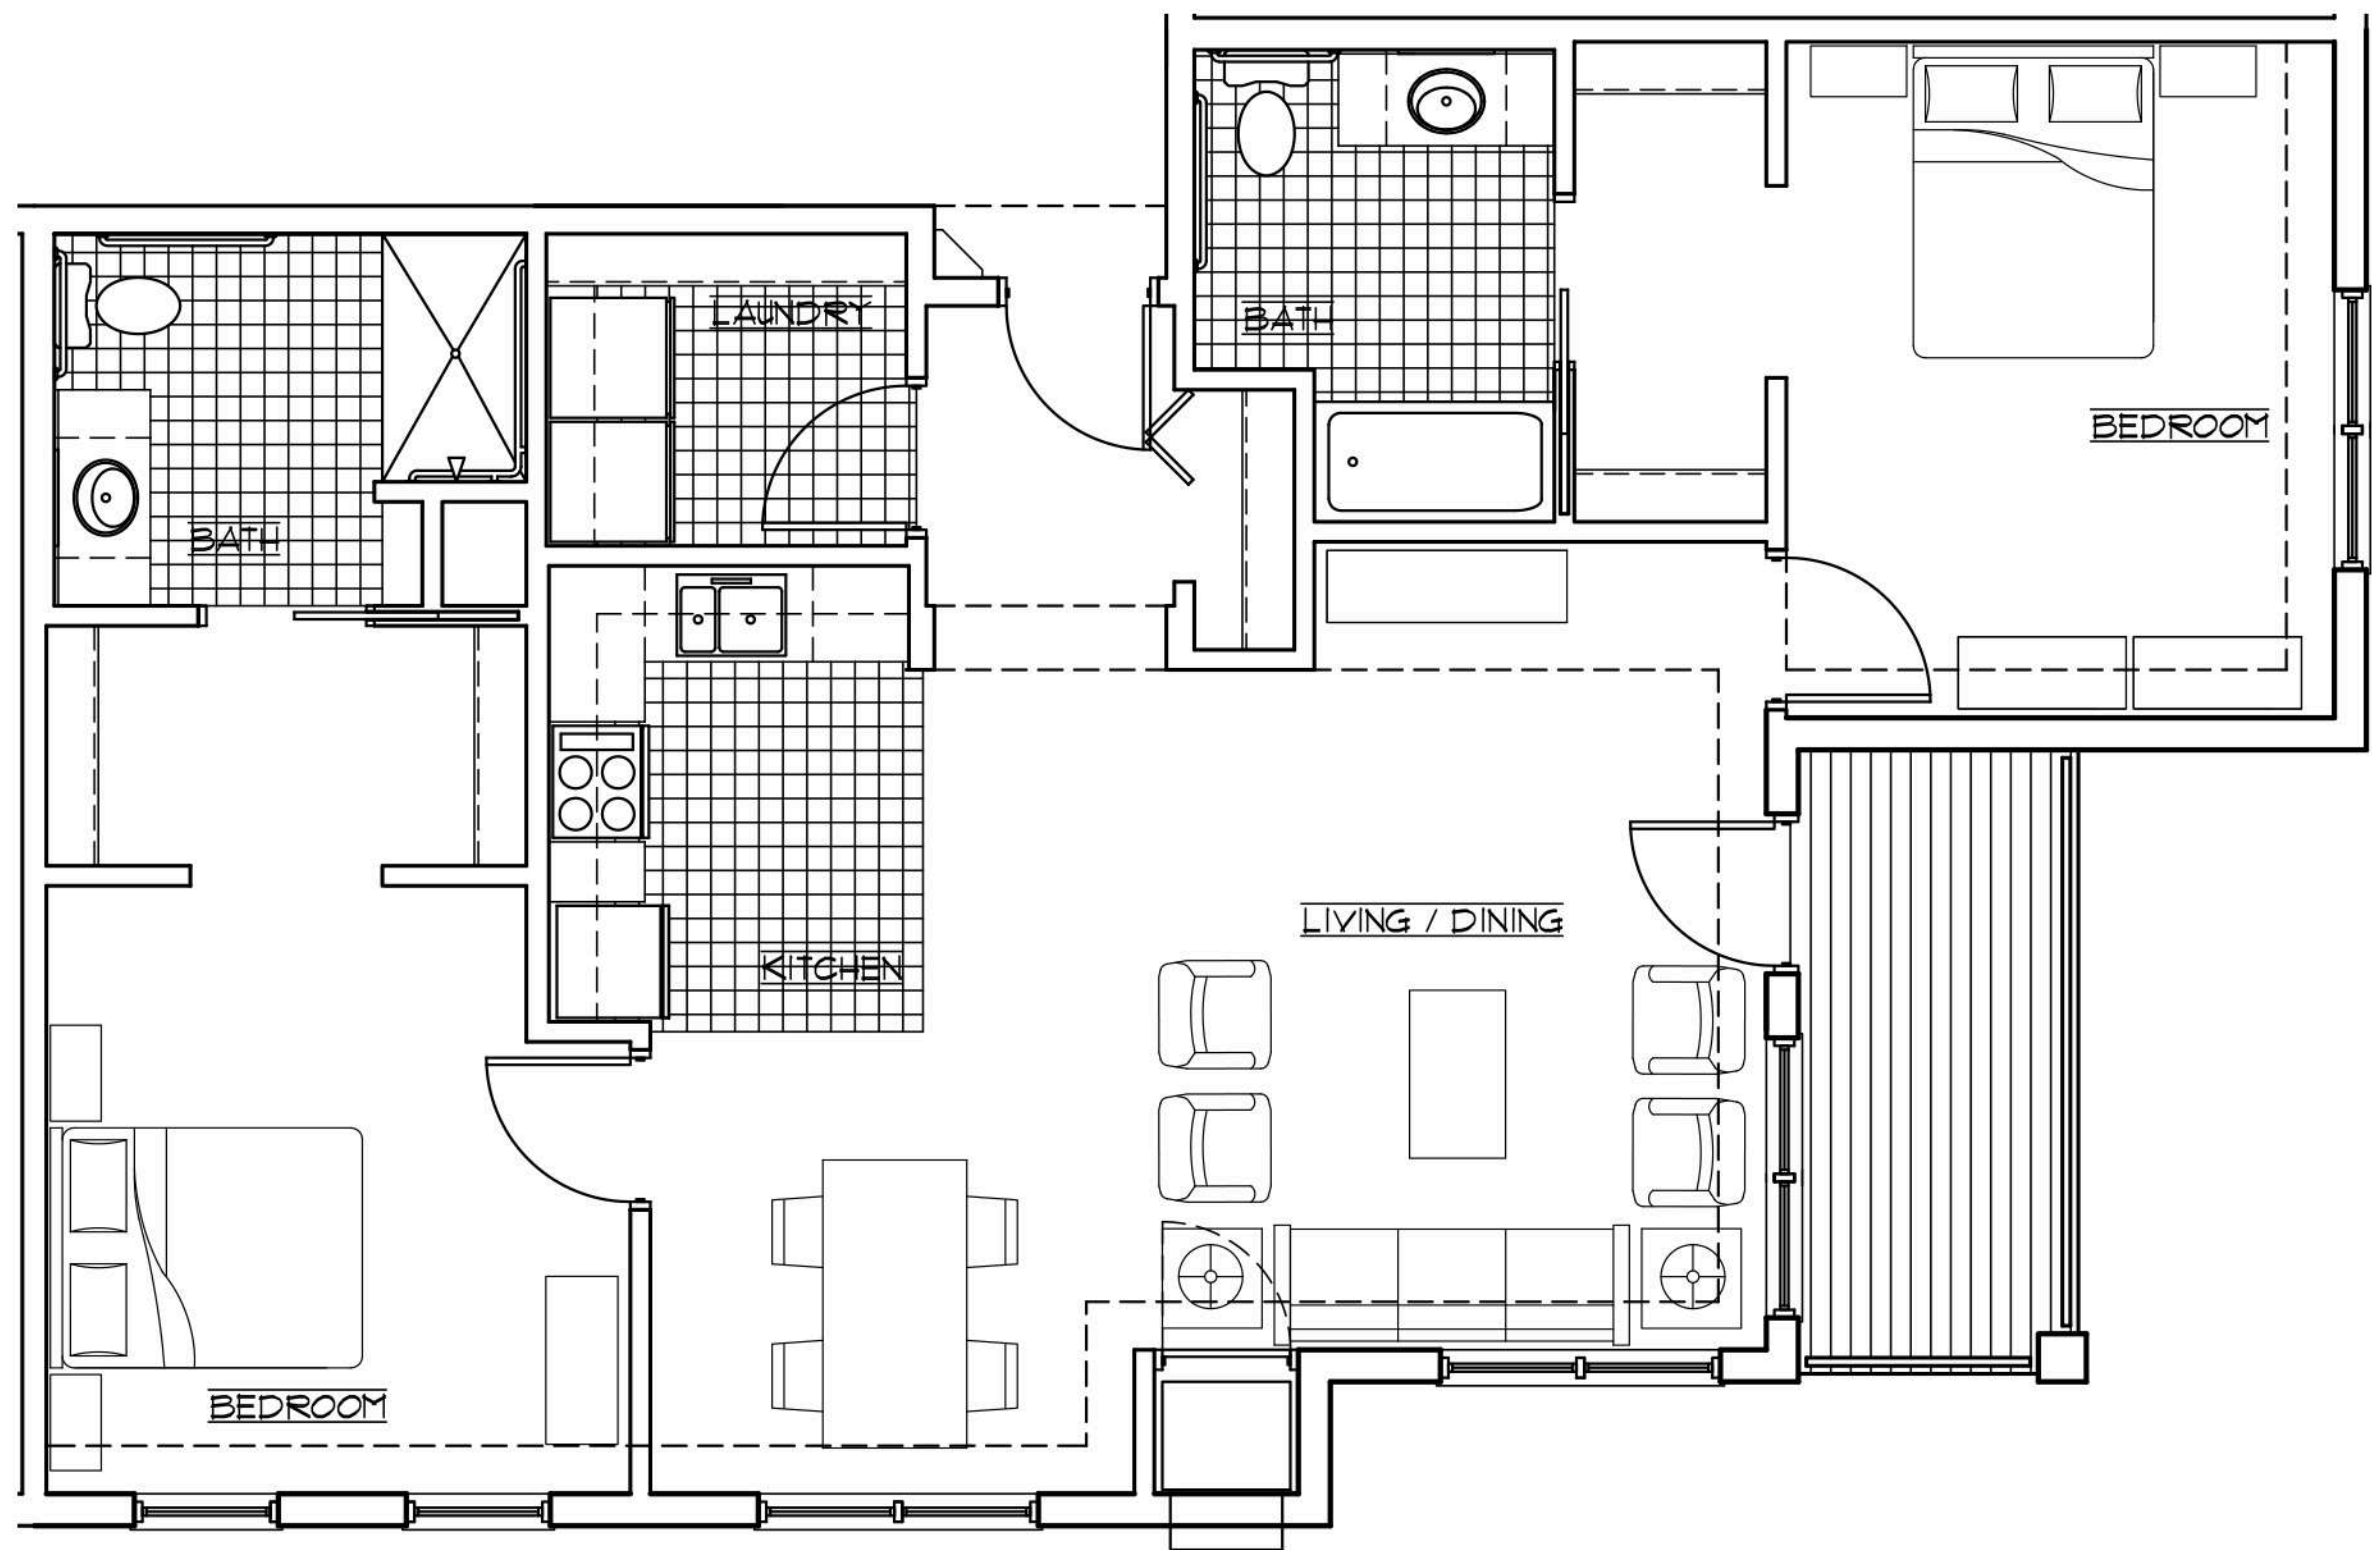

LINWOOD (985 SF)

# Whitefish at the Lakes

*A Distinctive Senior Community*

**Tealwood**  
SENIOR LIVING  
*...because the journey matters*

Construction Since 1923

SPRUCE (890 SF)

COTTONWOOD (1,015 SF)

POPLAR (970 SF)

# Whitefish at the Lakes

*A Distinctive Senior Community*

**Tealwood**  
SENIOR LIVING  
*...because the journey matters*

**Bradbury Stamm**

Construction Since 1923

WALNUT (1,185 SF)

SYCAMORE (1,015 SF)

TAMARACK (980 SF)

# Whitefish at the Lakes

*A Distinctive Senior Community*

**Tealwood**  
SENIOR LIVING  
*...because the journey matters*

**Bradbury Stamm**  
Construction Since 1923

ASH (910 SF)

WILLOW (855 SF)