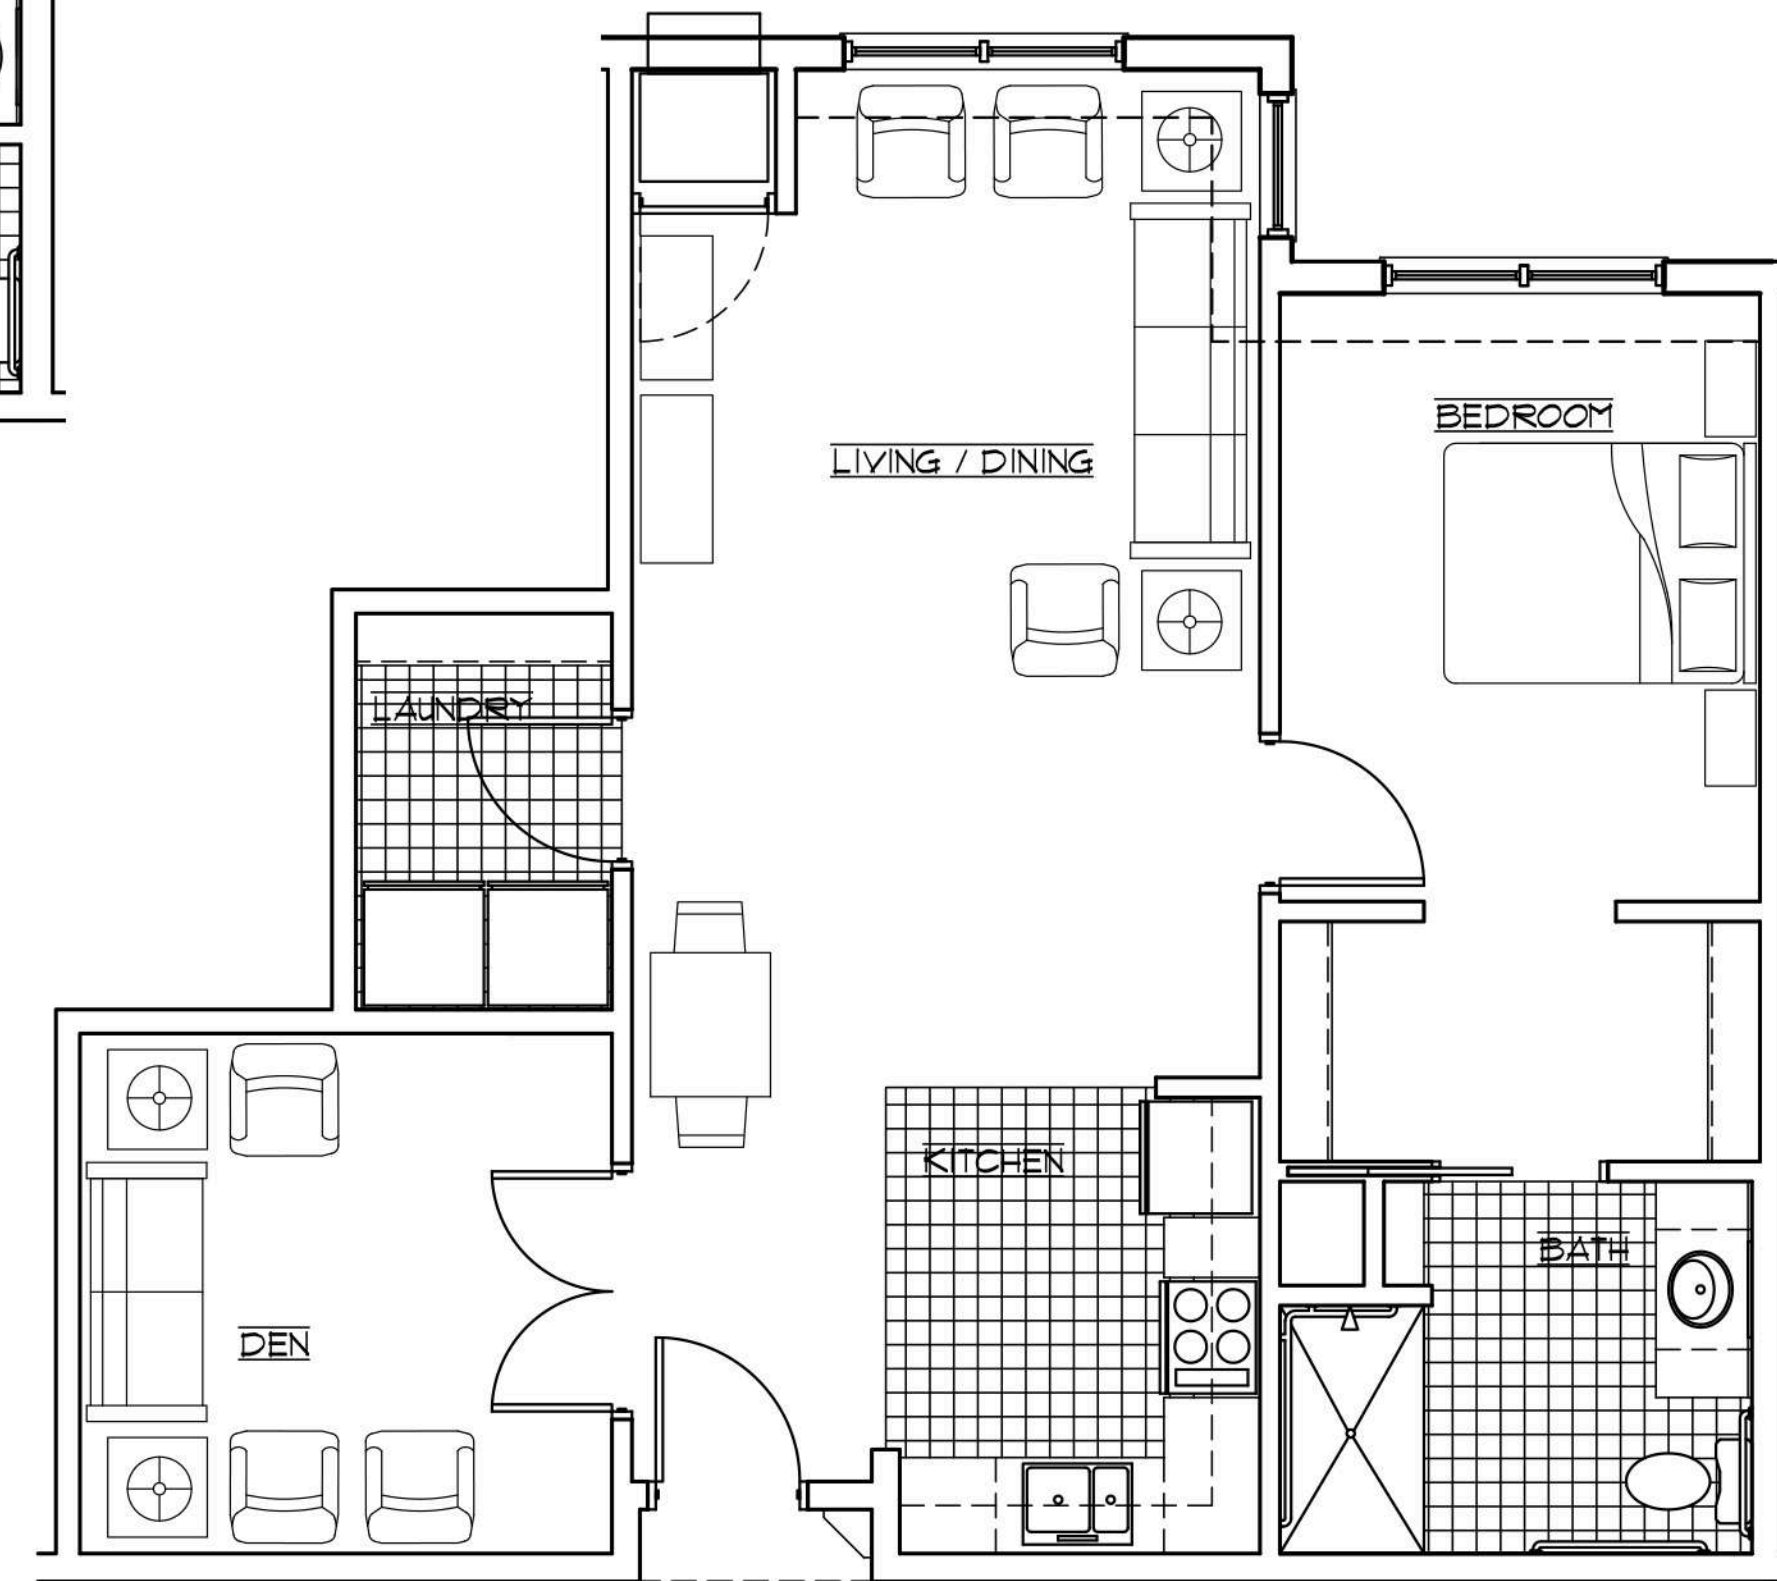

FRASER (510 SF)

EVERGREEN (455 SF)

DOGWOOD (445 SF)

CEDAR (475 SF)

ALDER (465 SF), BALSAM (415 SF), ALDER (465 SF)

# Whitefish at the Lakes

*A Distinctive Senior Community*

**Tealwood**  
SENIOR LIVING  
*...because the journey matters*

**Bradbury Stamm**  
Construction Since 1923

PINE (885 SF)

JUNIPER (885 SF)

HEMLOCK (725 SF)

BIRCH (725 SF)

LINWOOD (985 SF)