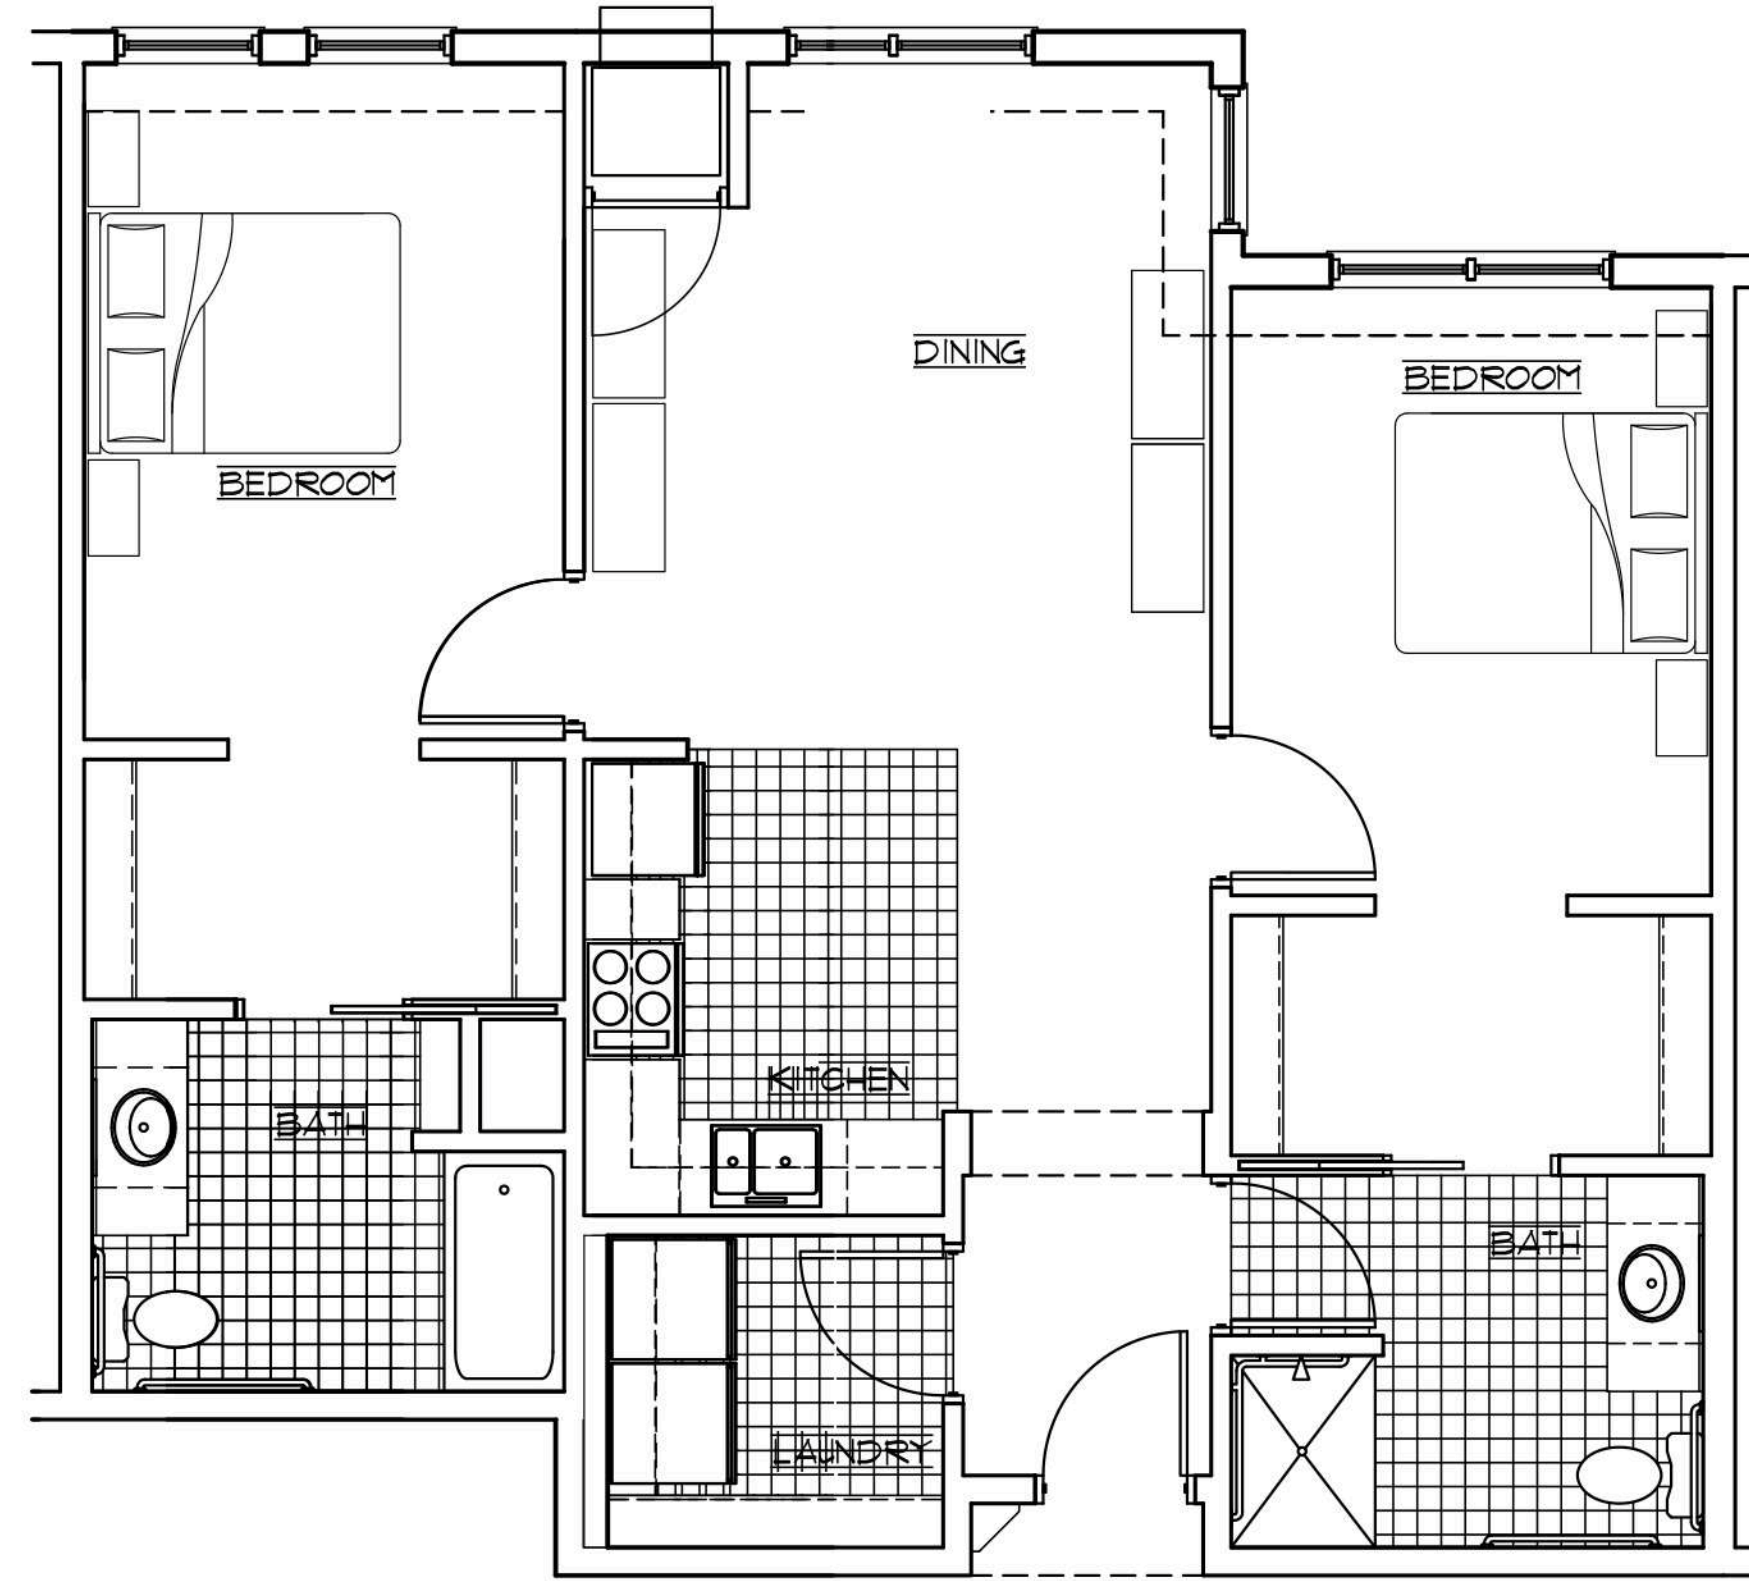

LINWOOD (985 SF)

# Whitefish at the Lakes

*A Distinctive Senior Community*

**Tealwood**  
SENIOR LIVING  
*...because the journey matters*

Construction Since 1923

SPRUCE (890 SF)

COTTONWOOD (1,015 SF)

POPLAR (970 SF)

# Whitefish at the Lakes

*A Distinctive Senior Community*

**Tealwood**  
SENIOR LIVING  
*...because the journey matters*

**Bradbury Stamm**

Construction Since 1923

WALNUT (1,185 SF)

SYCAMORE (1,015 SF)

TAMARACK (980 SF)

# Whitefish at the Lakes

*A Distinctive Senior Community*

**Tealwood**  
SENIOR LIVING  
*...because the journey matters*

**Bradbury Stamm**  
Construction Since 1923

ASH (910 SF)

WILLOW (855 SF)