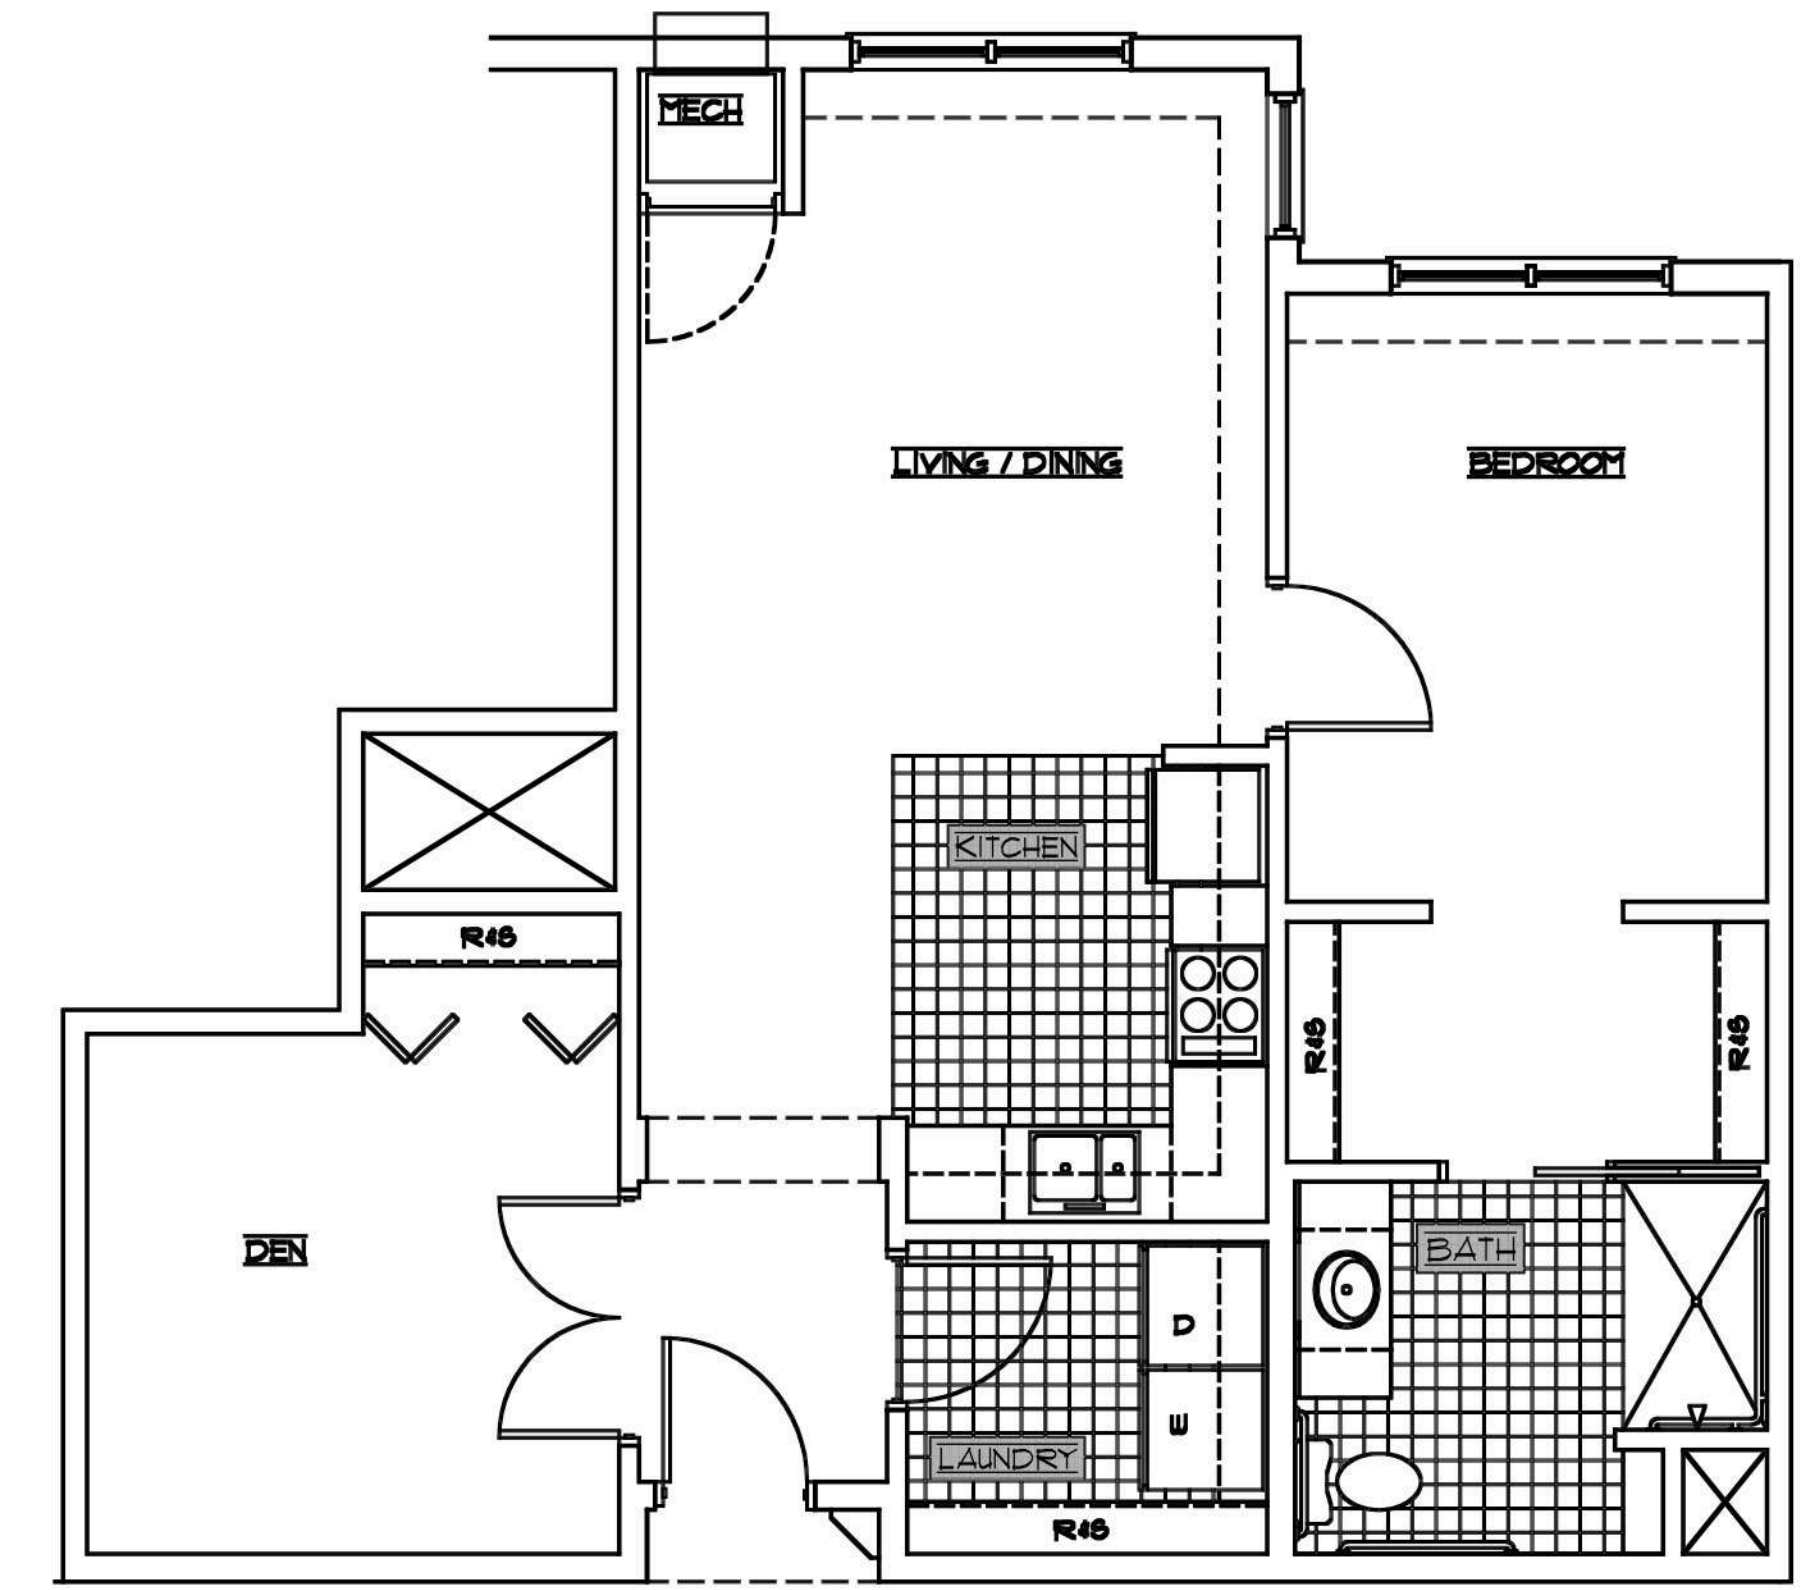

LINWOOD (985 SF)

# Whitefish at the Lakes

*A Distinctive Senior Community*

**Tealwood**  
SENIOR LIVING  
*...because the journey matters*

**Bradbury Stamm**

Construction Since 1923

WALNUT (1,185 SF)

SYCAMORE (1,015 SF)

TAMARACK (980 SF)

# Whitefish at the Lakes

*A Distinctive Senior Community*

**Tealwood**  
SENIOR LIVING  
*...because the journey matters*

**Bradbury Stamm**  
Construction Since 1923

ASH (910 SF)

WILLOW (855 SF)