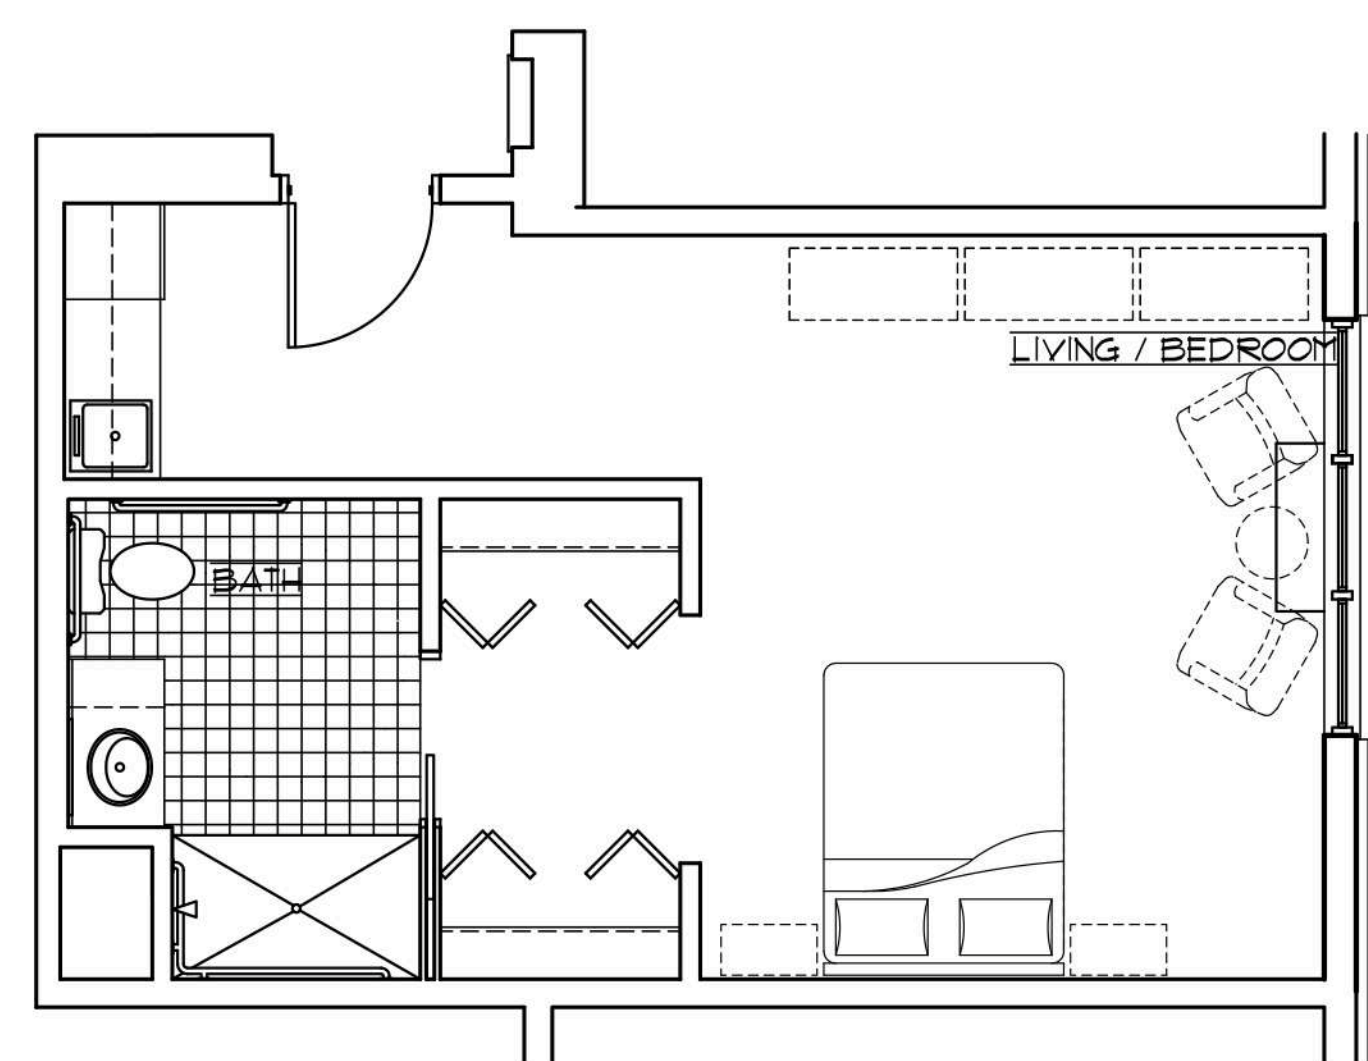

FRASER (510 SF)

EVERGREEN (455 SF)

DOGWOOD (445 SF)

CEDAR (475 SF)

ALDER (465 SF), BALSAM (415 SF), ALDER (465 SF)

# Whitefish at the Lakes

*A Distinctive Senior Community*

**Tealwood**  
SENIOR LIVING  
*...because the journey matters*

**Bradbury Stamm**  
Construction Since 1923

PINE (885 SF)

JUNIPER (885 SF)

HEMLOCK (725 SF)

BIRCH (725 SF)

LINWOOD (985 SF)