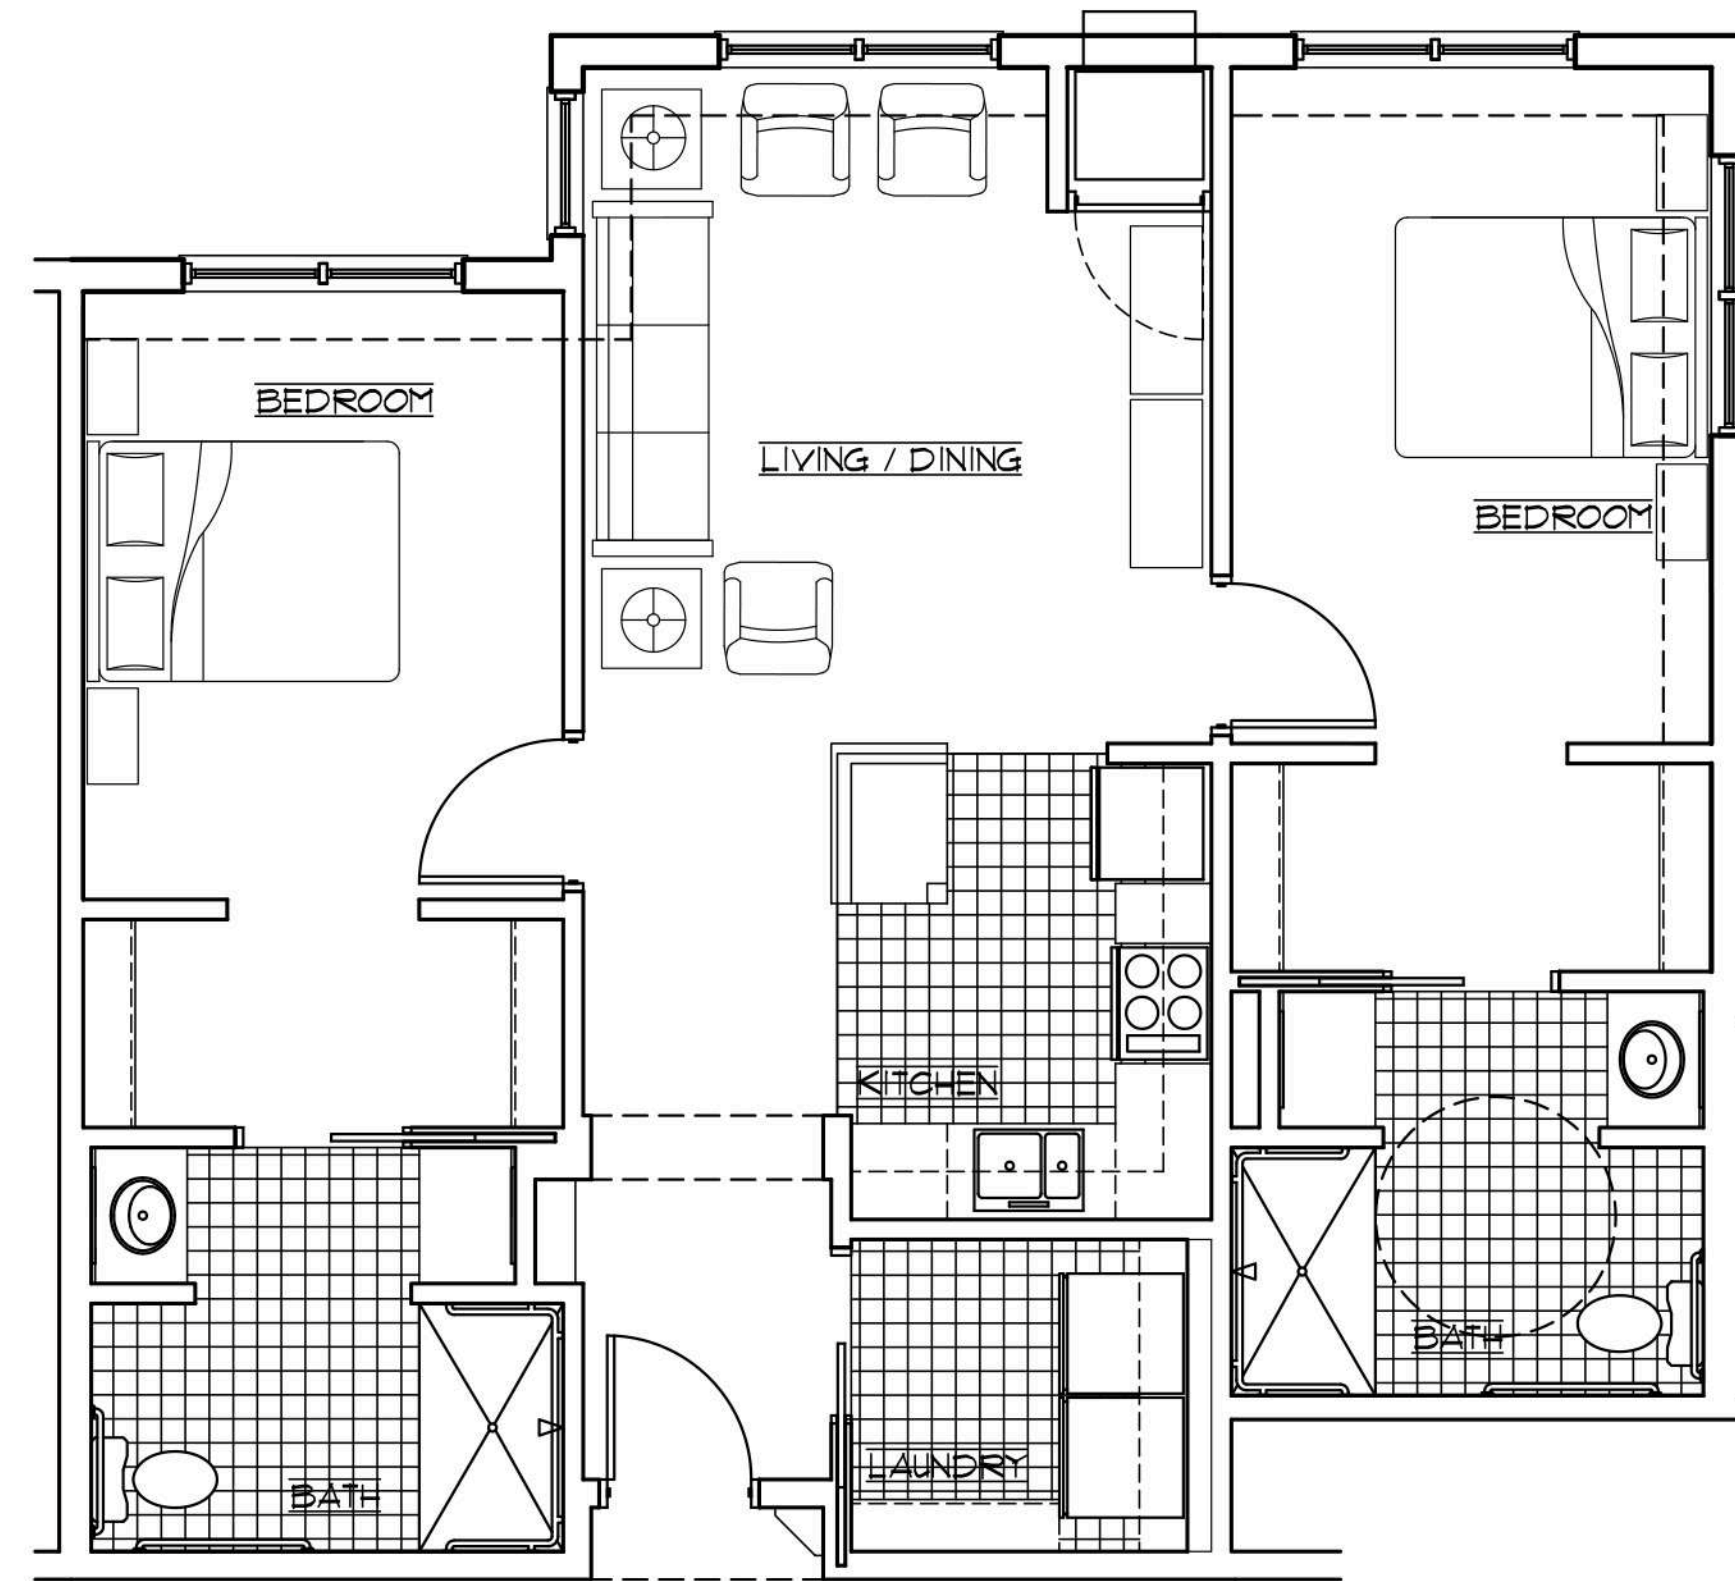

LINWOOD (985 SF)

# Whitefish at the Lakes

*A Distinctive Senior Community*

**Tealwood**  
SENIOR LIVING  
*...because the journey matters*

Construction Since 1923

SPRUCE (890 SF)

COTTONWOOD (1,015 SF)

POPLAR (970 SF)

# Whitefish at the Lakes

*A Distinctive Senior Community*

**Tealwood**  
SENIOR LIVING  
*...because the journey matters*

**Bradbury Stamm**

Construction Since 1923

WALNUT (1,185 SF)

SYCAMORE (1,015 SF)

TAMARACK (980 SF)