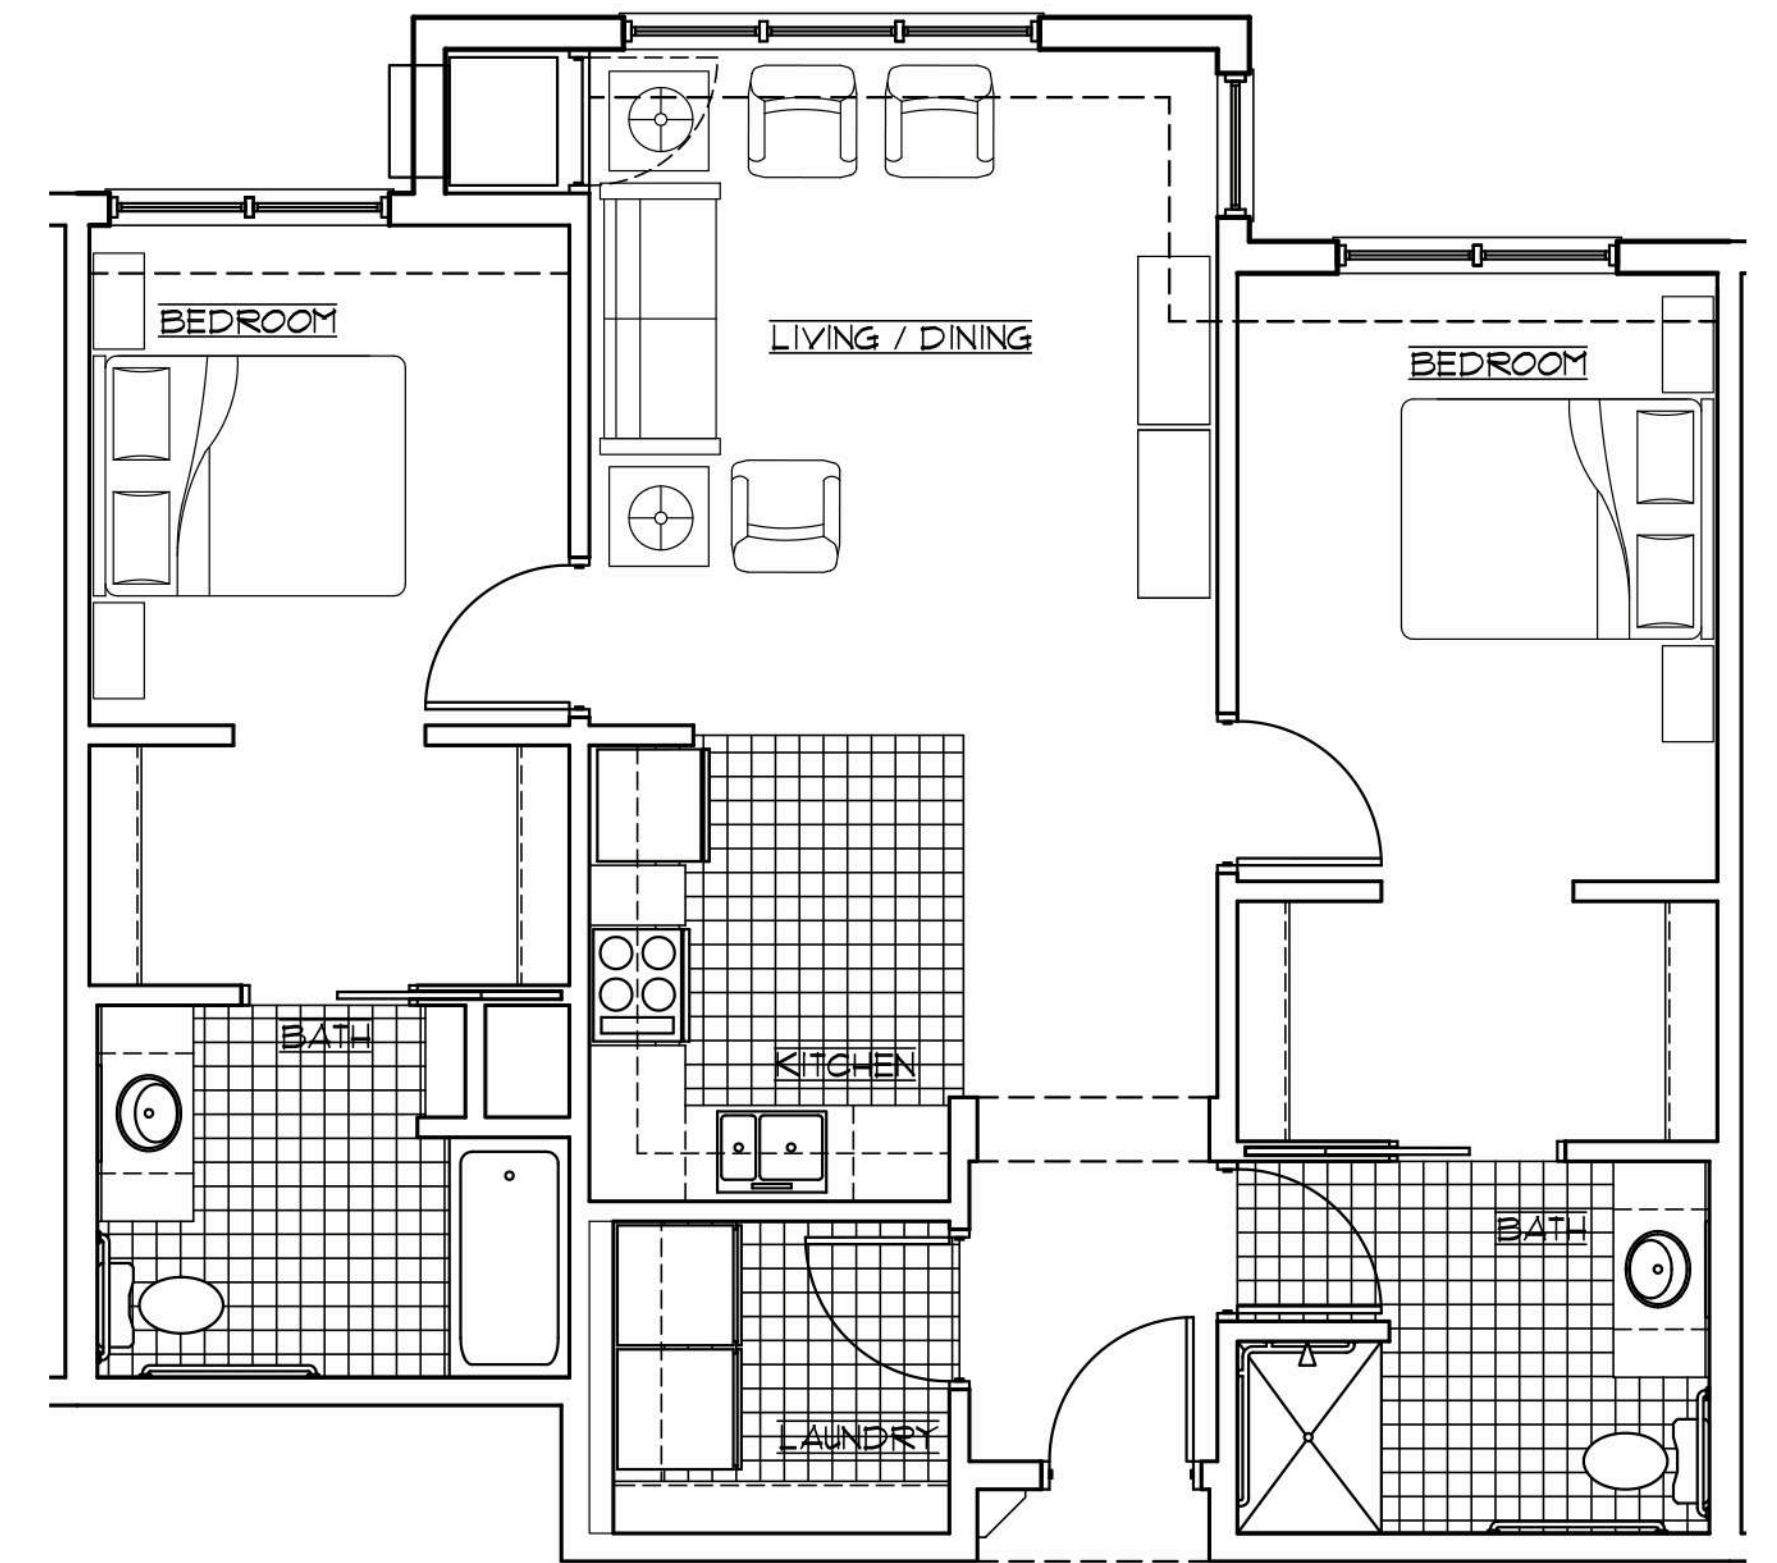

LINWOOD (985 SF)

# Whitefish at the Lakes

*A Distinctive Senior Community*

**Tealwood**  
SENIOR LIVING  
*...because the journey matters*

**Bradbury Stamm**

Construction Since 1923

WALNUT (1,185 SF)

SYCAMORE (1,015 SF)

TAMARACK (980 SF)

# Whitefish at the Lakes

*A Distinctive Senior Community*

**Tealwood**  
SENIOR LIVING  
*...because the journey matters*

**Bradbury Stamm**  
Construction Since 1923

ASH (910 SF)

WILLOW (855 SF)