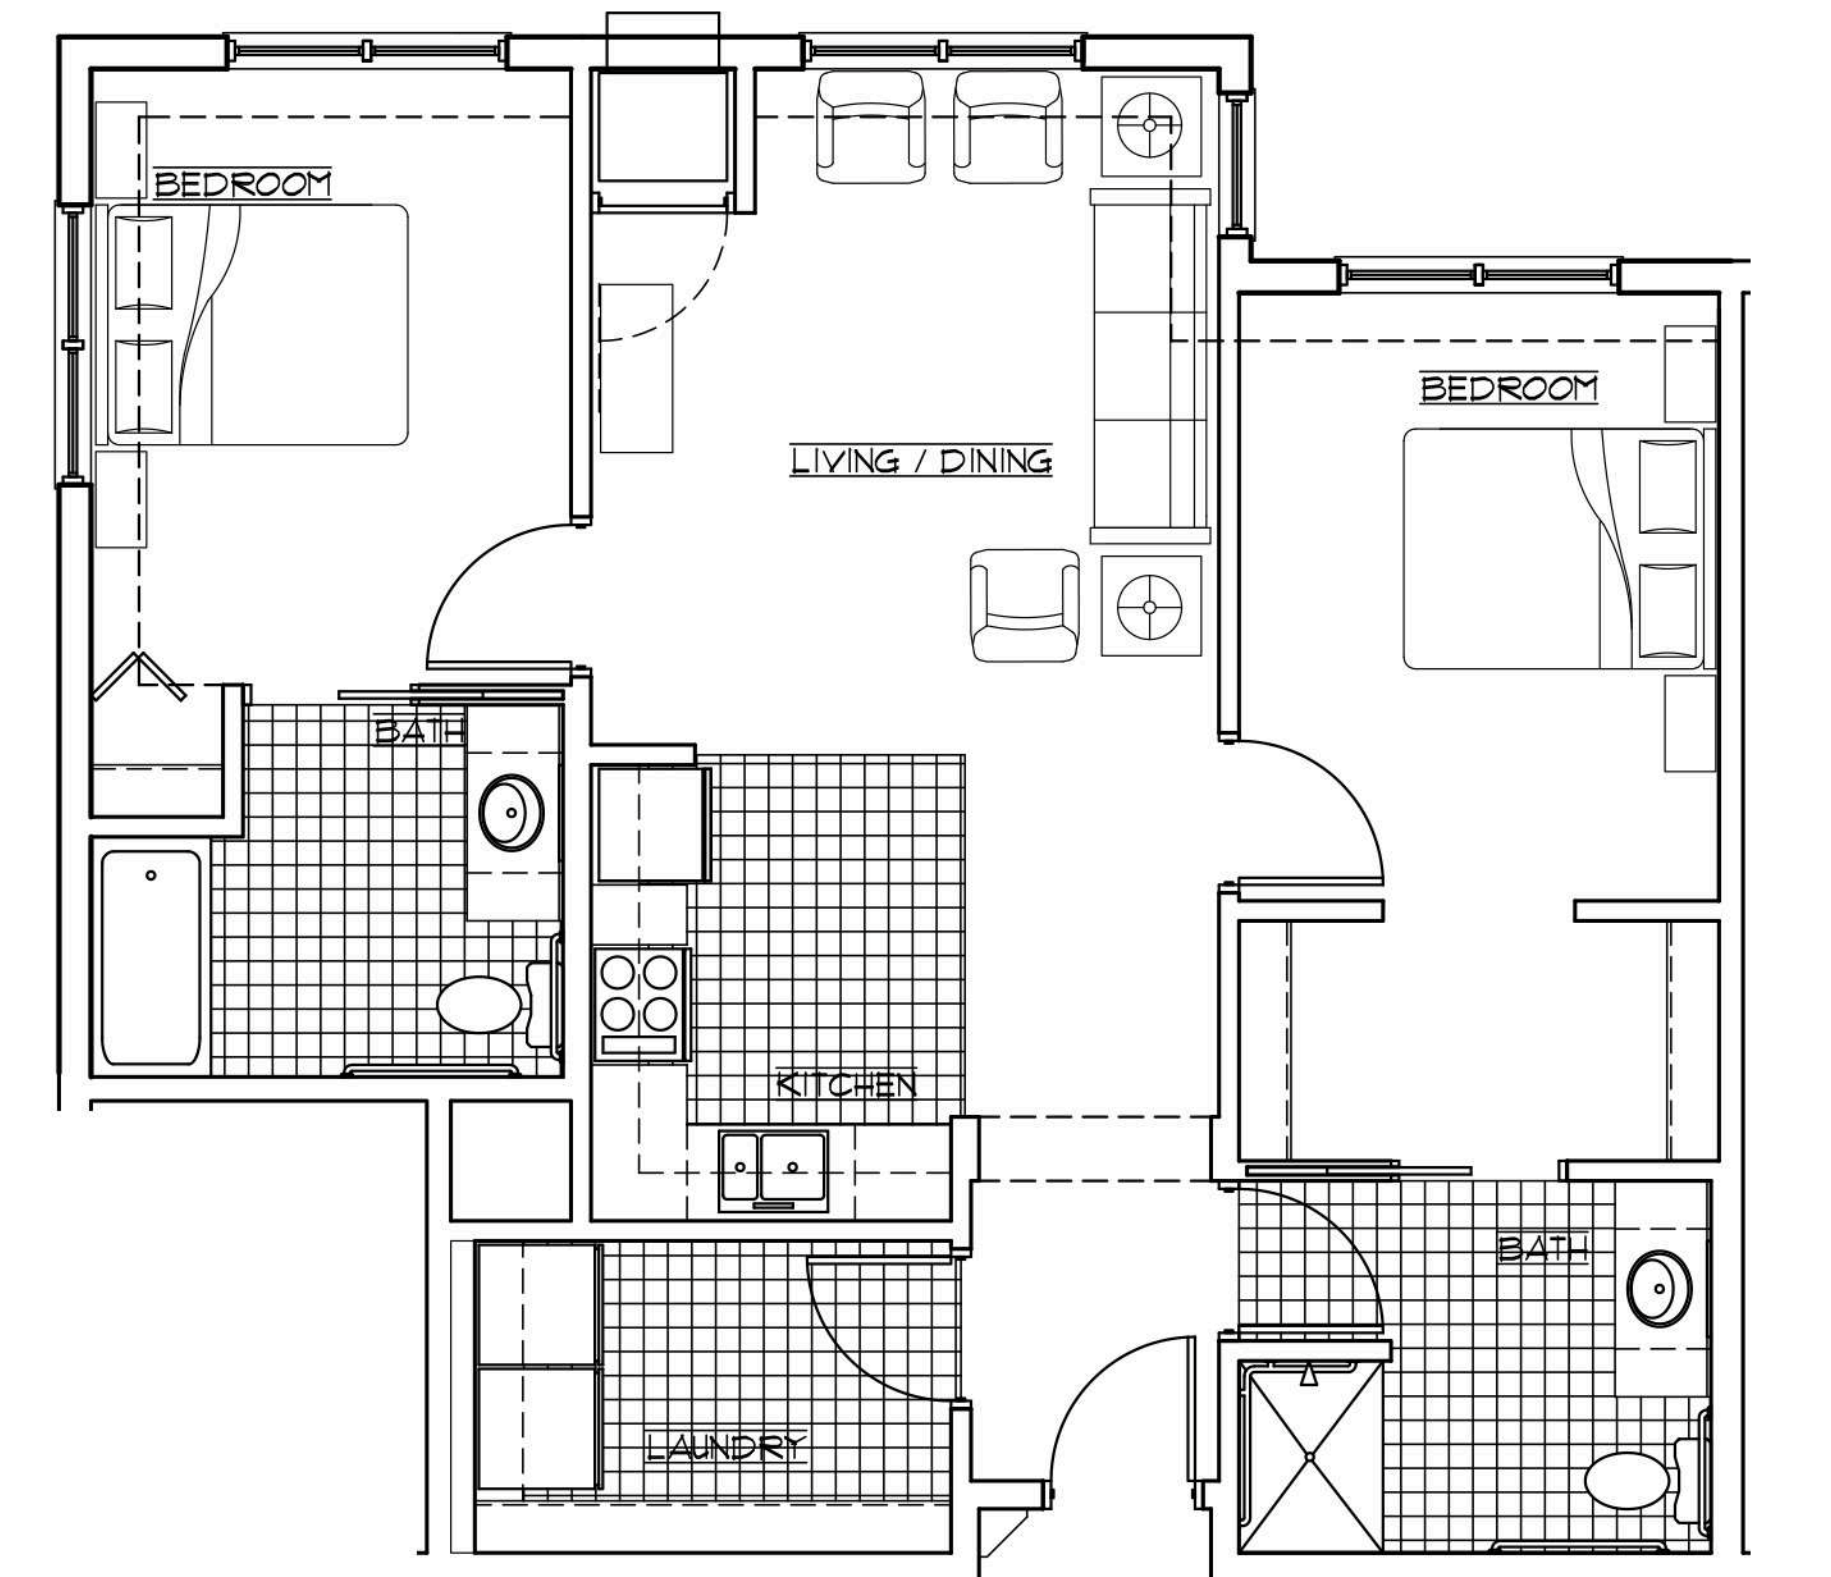

LINWOOD (985 SF)

# Whitefish at the Lakes

*A Distinctive Senior Community*

**Tealwood**  
SENIOR LIVING  
*...because the journey matters*

Construction Since 1923

SPRUCE (890 SF)

COTTONWOOD (1,015 SF)

POPLAR (970 SF)

# Whitefish at the Lakes

*A Distinctive Senior Community*

**Tealwood**  
SENIOR LIVING  
*...because the journey matters*

**Bradbury Stamm**

Construction Since 1923

WALNUT (1,185 SF)

SYCAMORE (1,015 SF)

TAMARACK (980 SF)