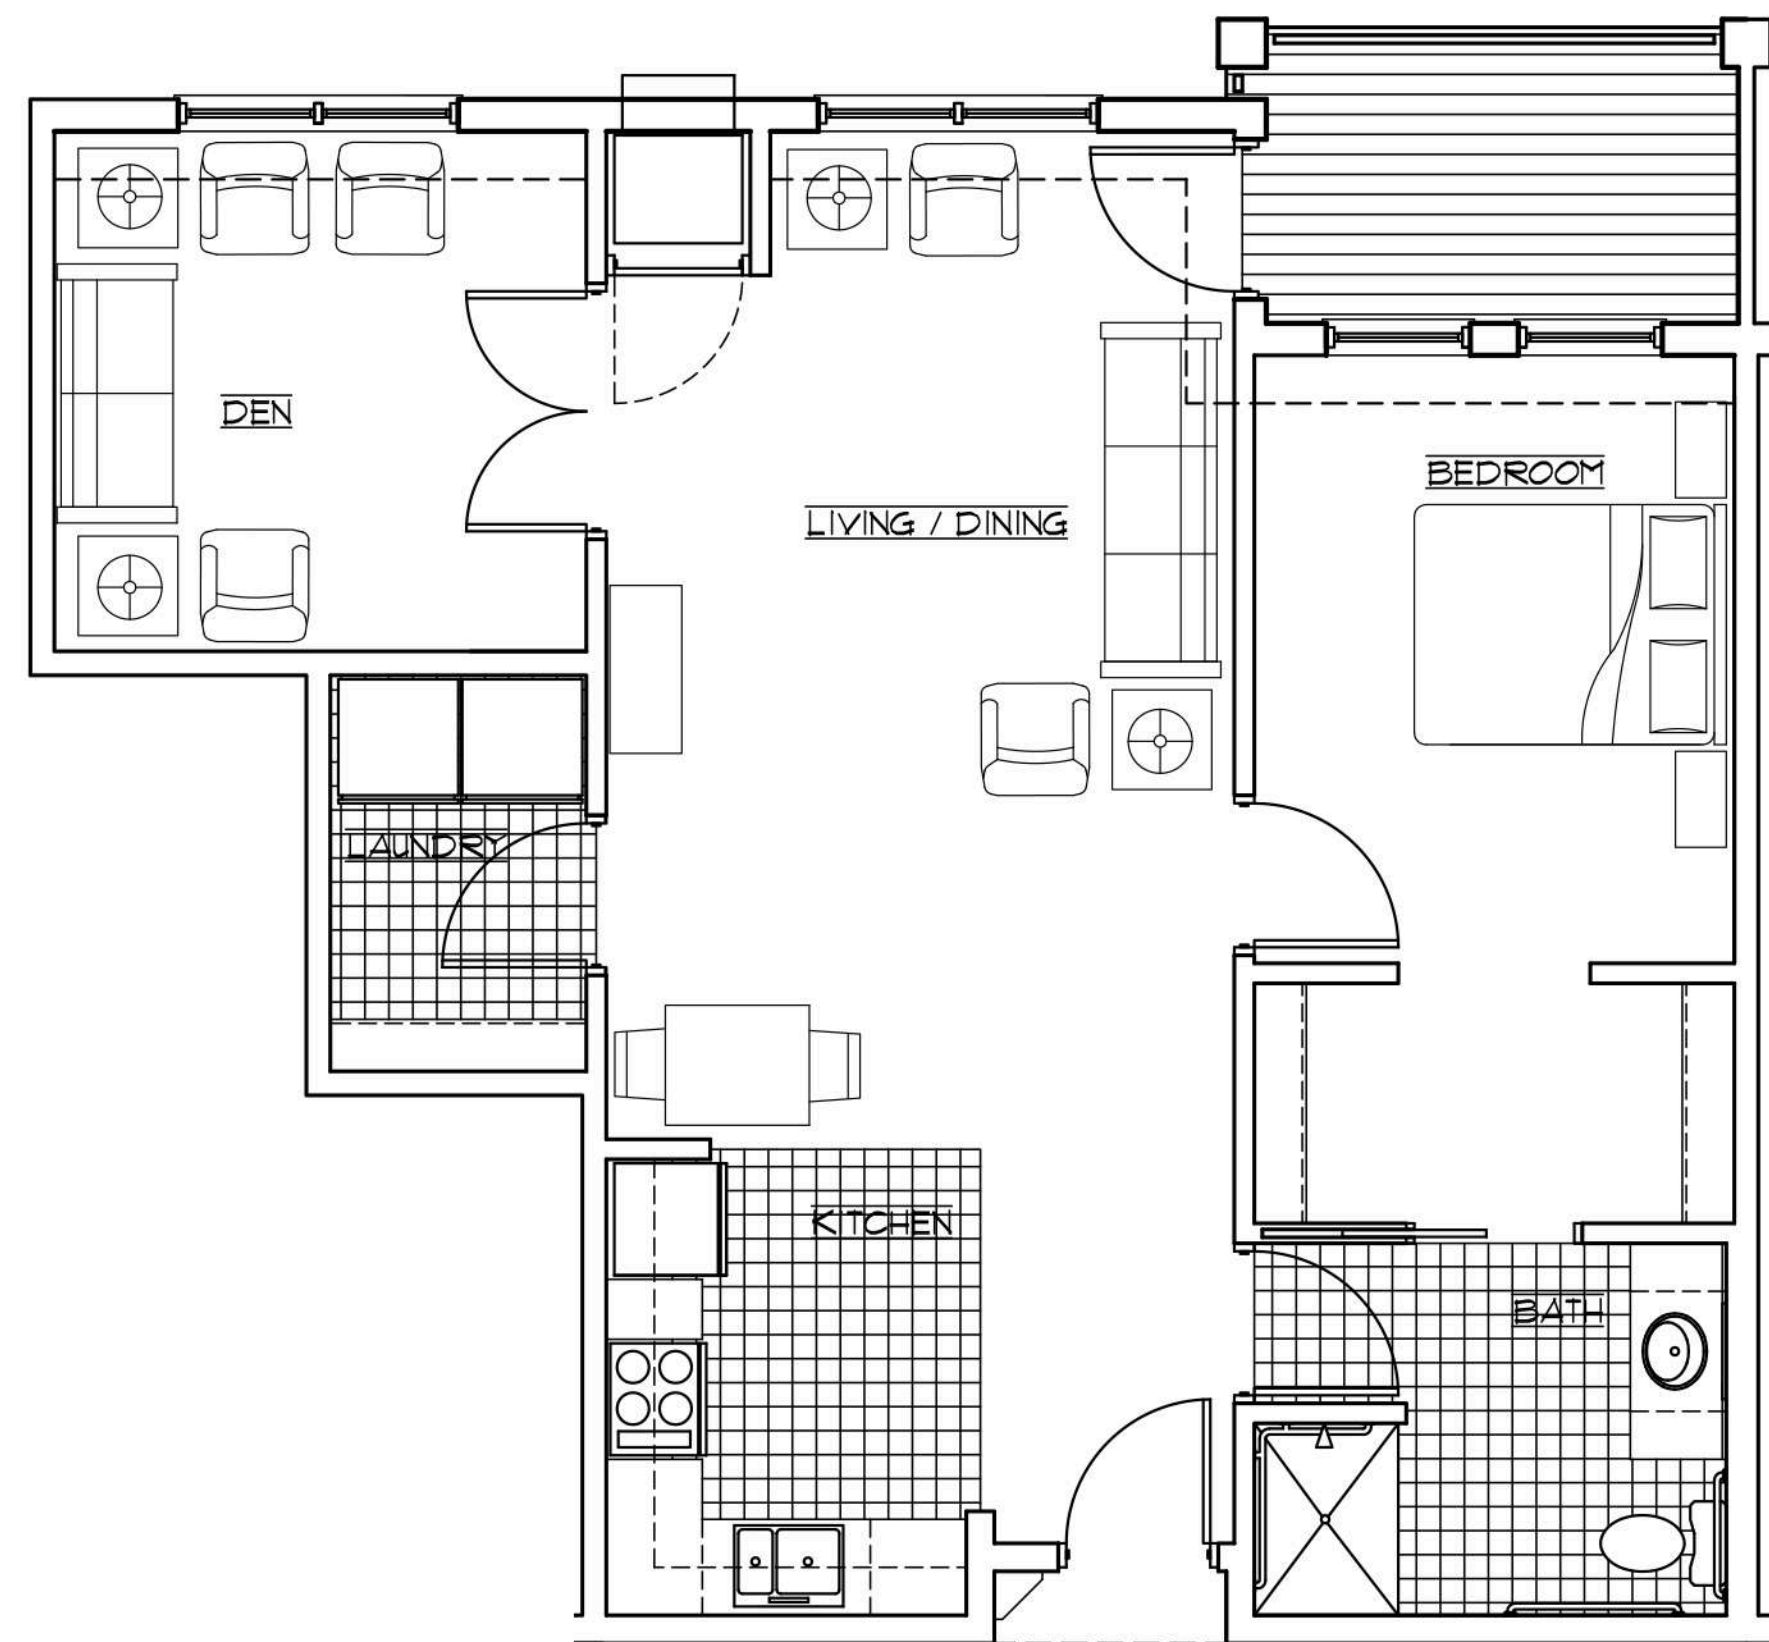

LINWOOD (985 SF)

# Whitefish at the Lakes

*A Distinctive Senior Community*

**Tealwood**  
SENIOR LIVING  
*...because the journey matters*

Construction Since 1923

SPRUCE (890 SF)

COTTONWOOD (1,015 SF)

POPLAR (970 SF)

# Whitefish at the Lakes

*A Distinctive Senior Community*

**Tealwood**  
SENIOR LIVING  
*...because the journey matters*

**Bradbury Stamm**

Construction Since 1923

WALNUT (1,185 SF)

SYCAMORE (1,015 SF)

TAMARACK (980 SF)