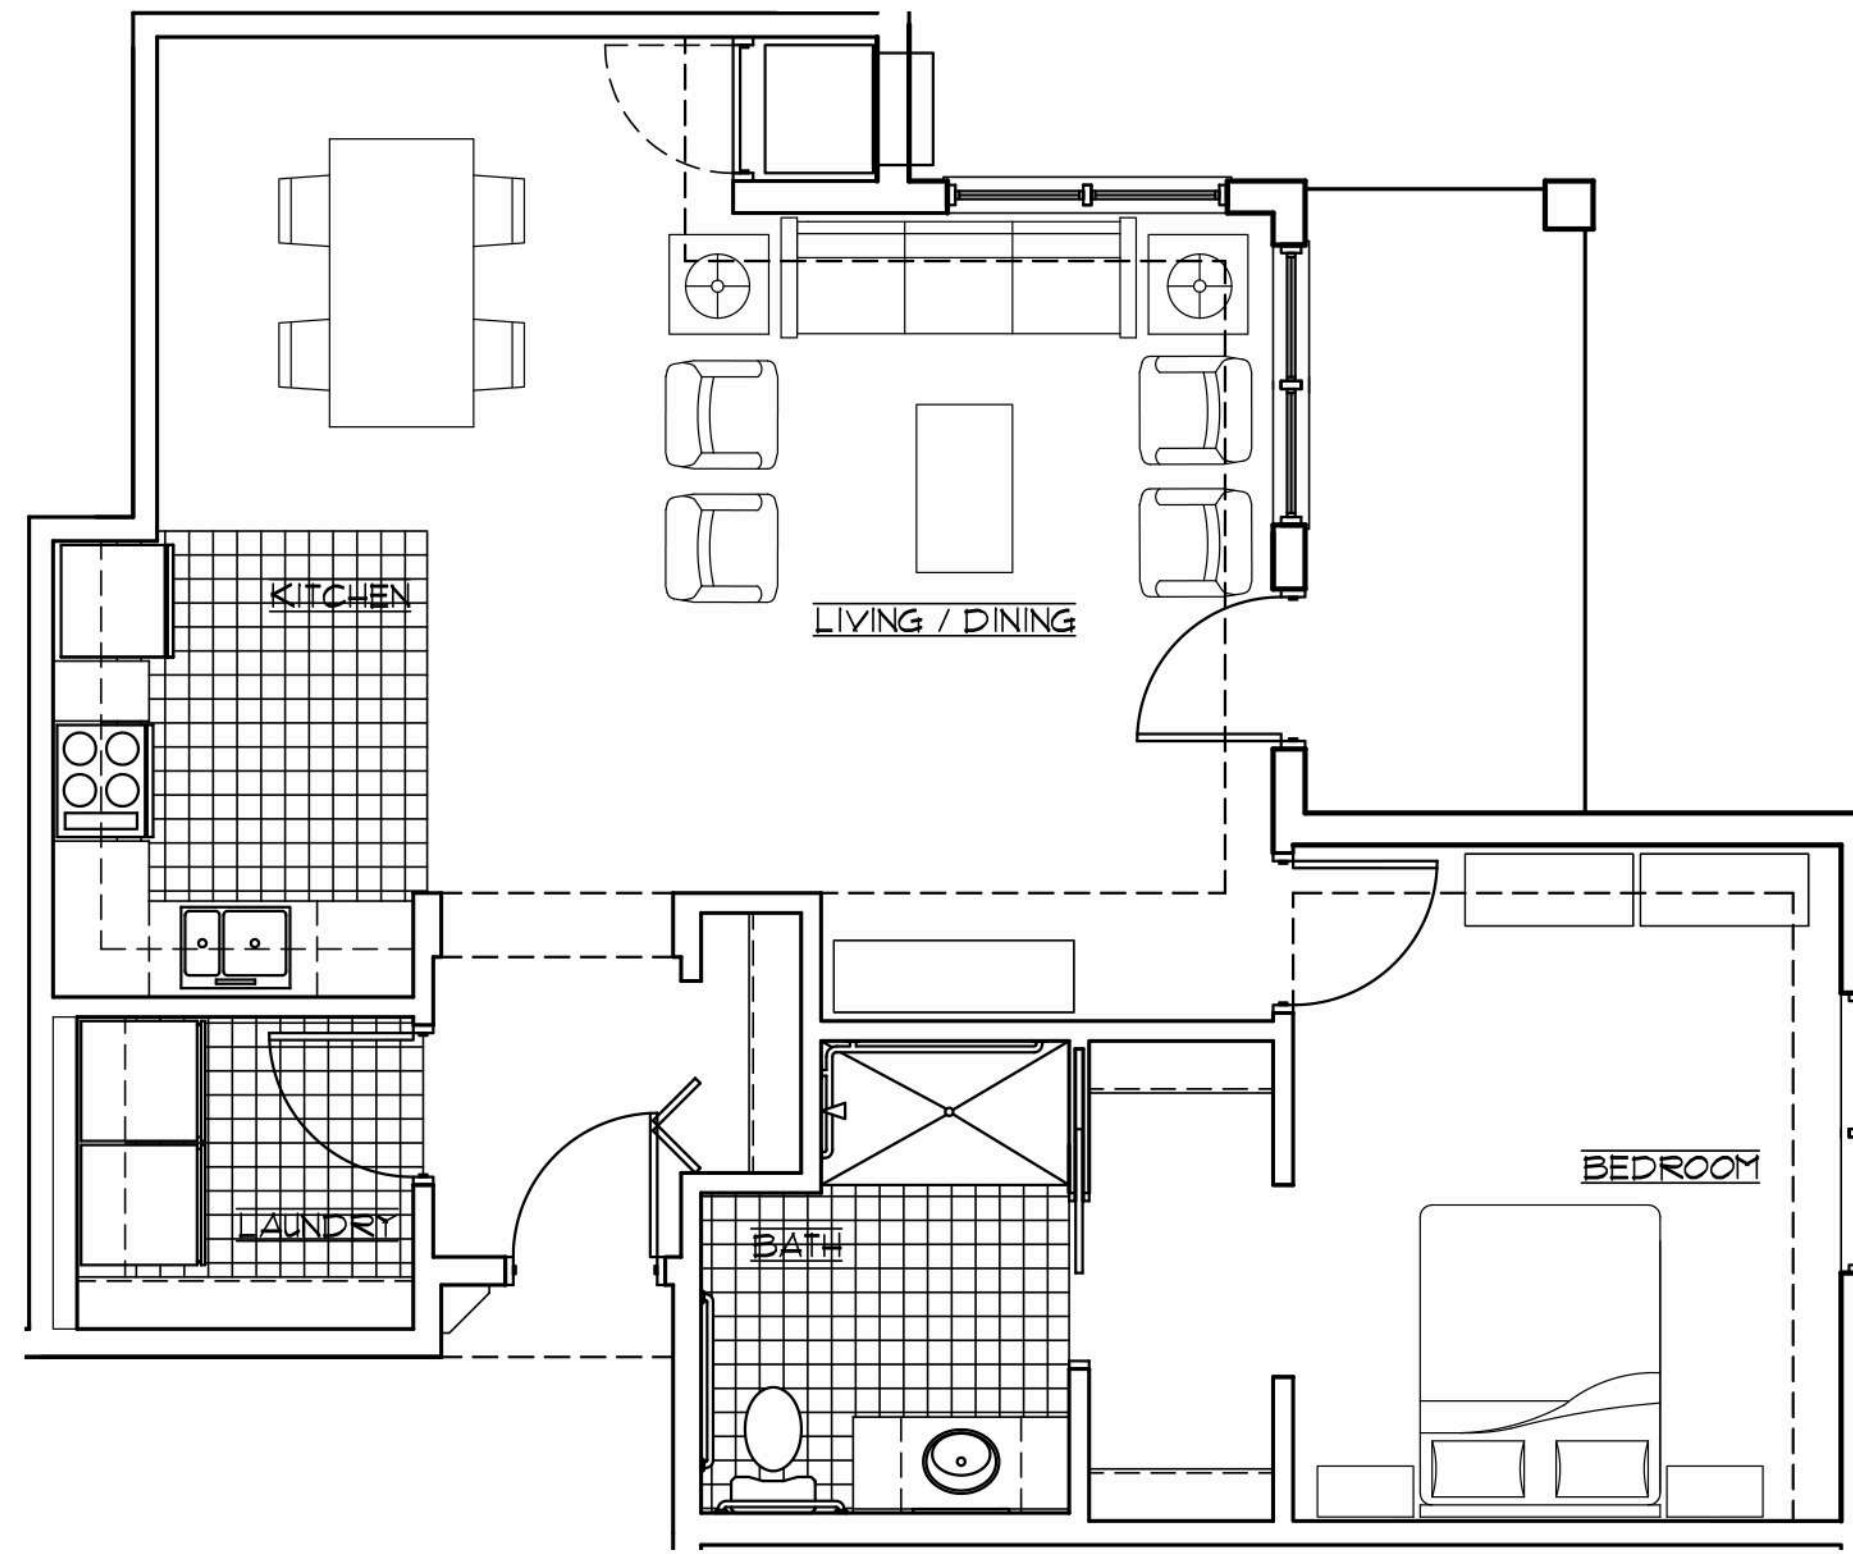

BIRCH (725 SF)

# Whitefish at the Lakes

*A Distinctive Senior Community*

**Tealwood**  
SENIOR LIVING  
*...because the journey matters*

**Bradbury Stamm**  
Construction Since 1923

OAK (1,025 SF)

HICKORY (890 SF)

MAPLE (900 SF)

LINWOOD (985 SF)

# Whitefish at the Lakes

*A Distinctive Senior Community*

**Tealwood**  
SENIOR LIVING  
*...because the journey matters*

Construction Since 1923

SPRUCE (890 SF)

COTTONWOOD (1,015 SF)

POPLAR (970 SF)