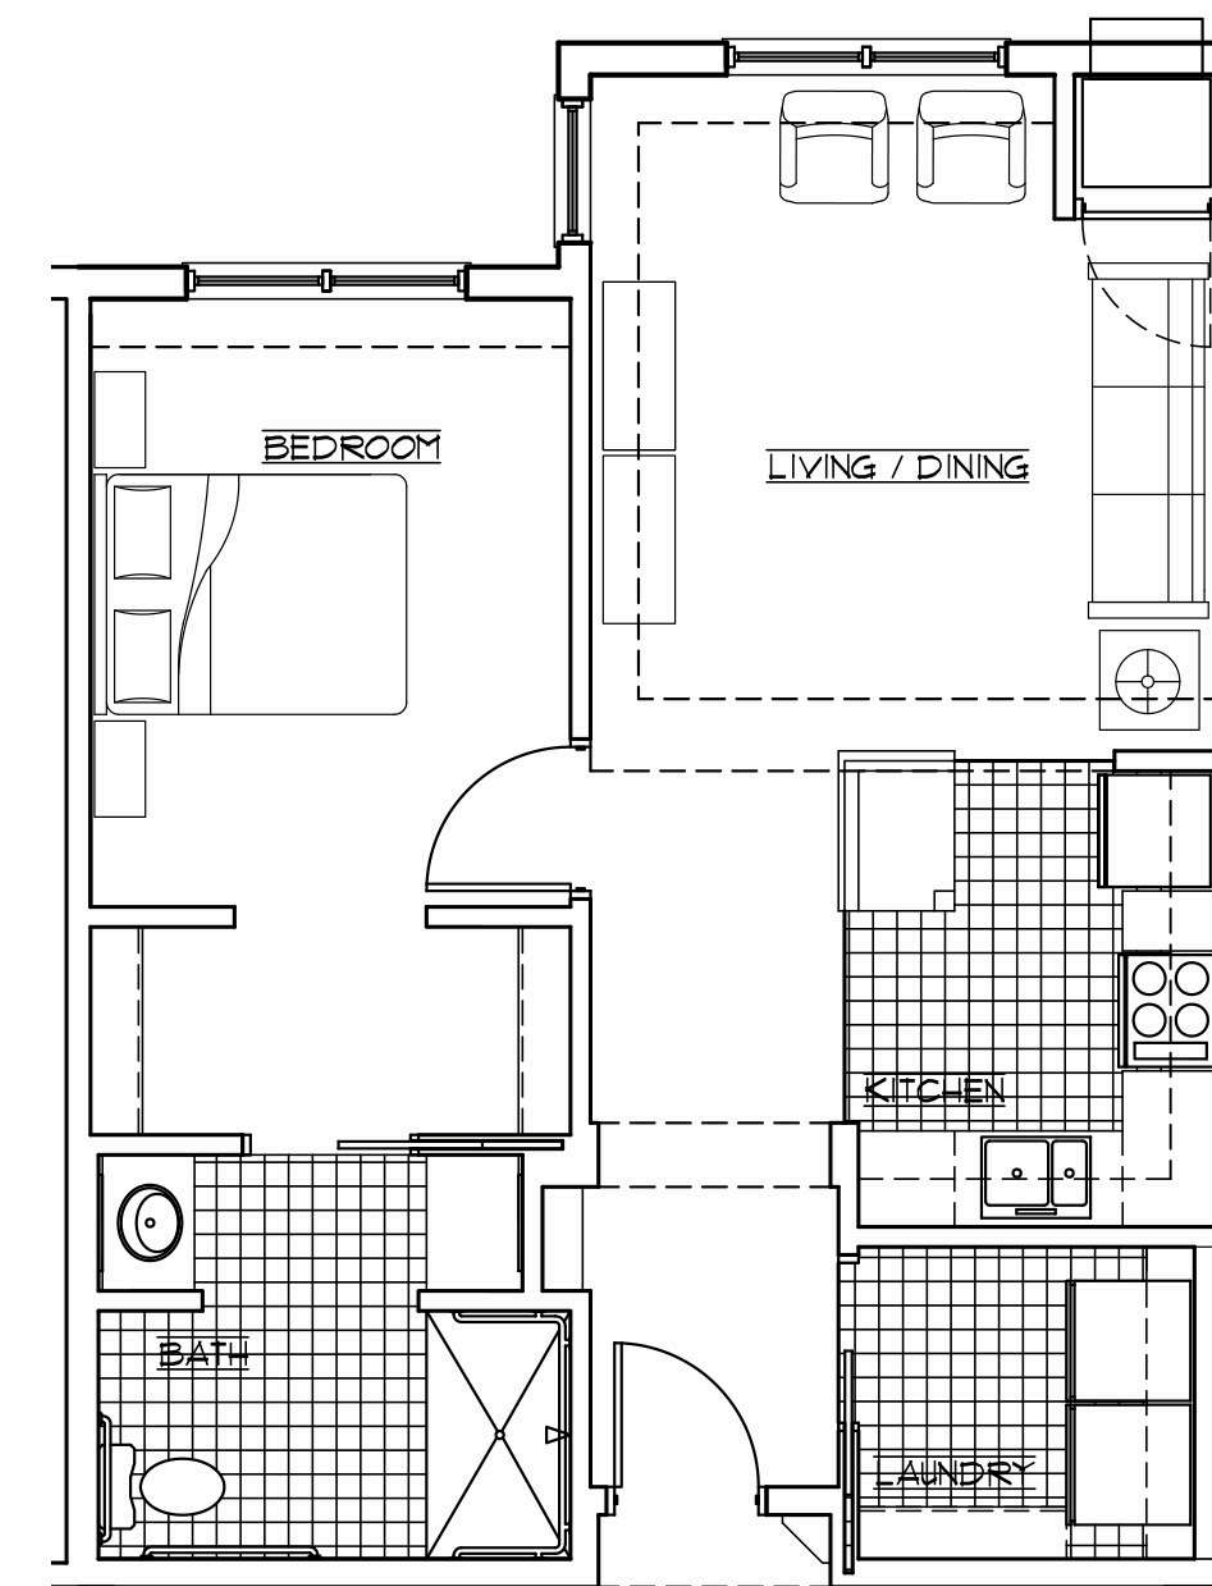

FRASER (510 SF)

EVERGREEN (455 SF)

DOGWOOD (445 SF)

CEDAR (475 SF)

ALDER (465 SF), BALSAM (415 SF), ALDER (465 SF)

# Whitefish at the Lakes

*A Distinctive Senior Community*

**Tealwood**  
SENIOR LIVING  
*...because the journey matters*

**Bradbury Stamm**  
Construction Since 1923

PINE (885 SF)

JUNIPER (885 SF)

HEMLOCK (725 SF)

BIRCH (725 SF)

LINWOOD (985 SF)